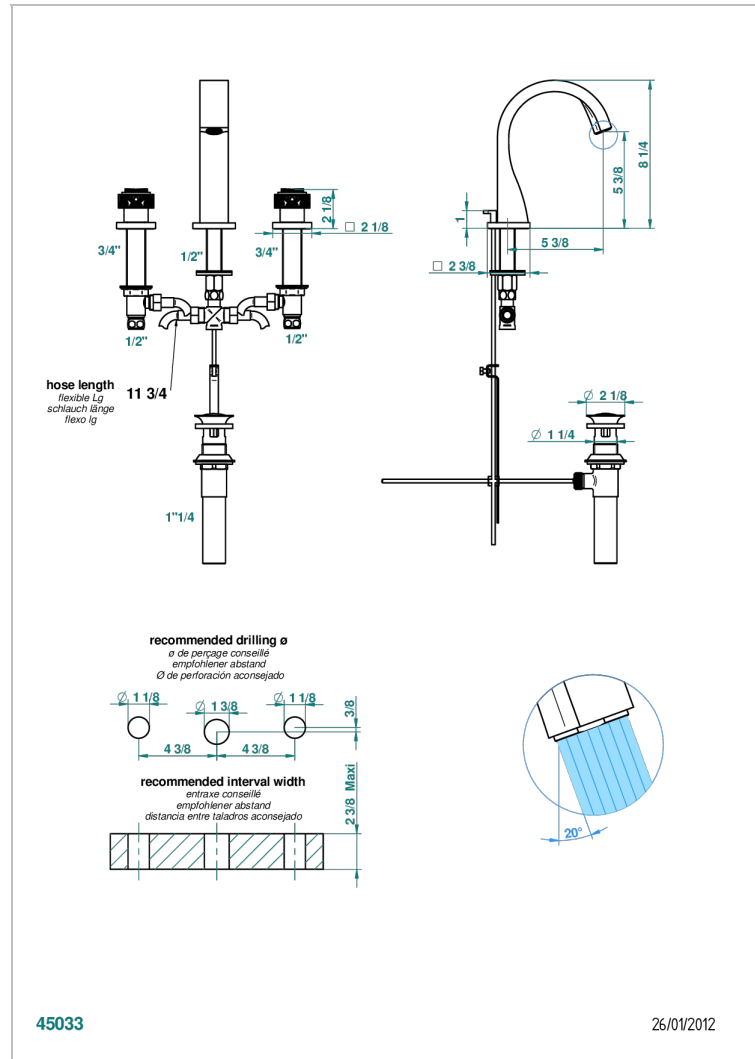

MASQUE DE FEMME LUNAIRE

A2R-151M/US

Widespread lavatory set with drain for 1 1/4" + countertop

CHARACTERISTIC

- Masque de Femme Lunaire
- Widespread lavatory set with drain for 1 1/4" + countertop

TECHNICAL SPECS

- Recommandé : 3 bars (max. 5 bars) - Advised : 43,5 psi (max. 72 psi)
- 5,7 l/min à 3 bars (1.5 gpm at 43.5 psi)

AVAILABLE FINITIONS

- Black ceram - D30
- Chrome polished - A02
- Chrome polished / gold polished - G02
- Gold mat - F07
- Gold polished - F01
- Matt chrome (American satin) - C02

- Matt nickel (American satin) - C01
- Nickel polished - B01
- Soft gold - F30
- Soft matt gold - F31