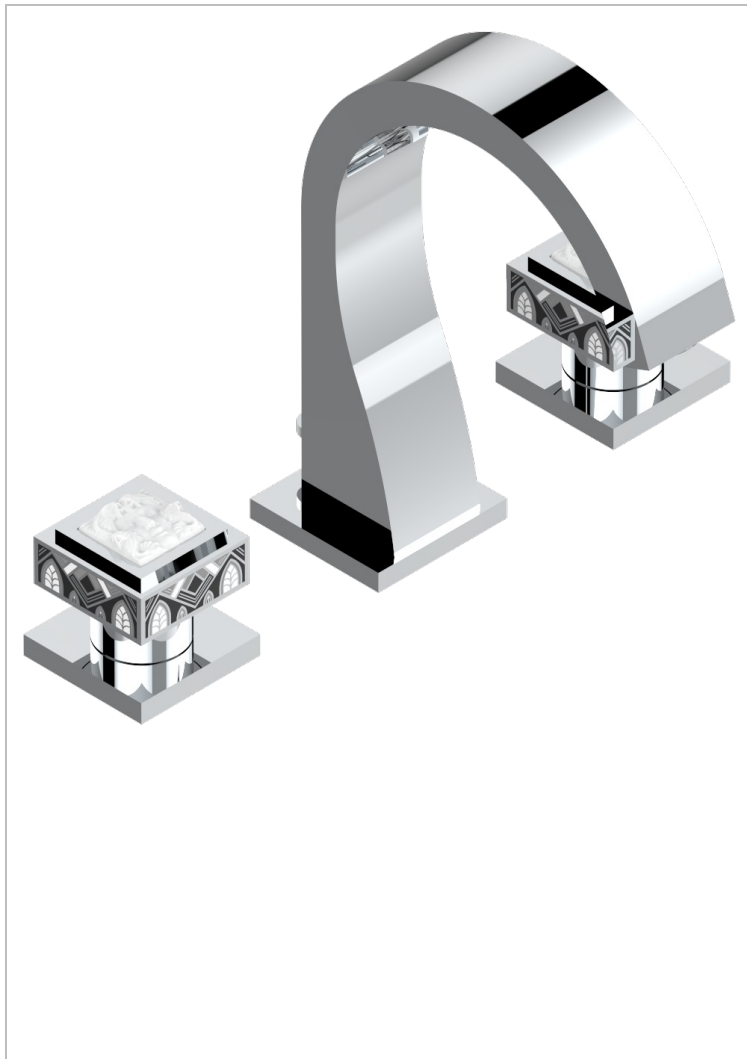

MASQUE DE FEMME LUNAIRE

A2R-151M/US

Widespread lavatory set with drain for 1 1/4" + countertop

CHARACTERISTIC

- Masque de Femme Lunaire
- Widespread lavatory set with drain for 1 1/4" + countertop

TECHNICAL SPECS

- Recommandé : 3 bars (max. 5 bars) - Advised : 43,5 psi (max. 72 psi)
- 5,7 l/min à 3 bars (1.5 gpm at 43.5 psi)

AVAILABLE FINITIONS

- Black ceram - D30
- Chrome polished - A02
- Chrome polished / gold polished - G02
- Gold mat - F07
- Gold polished - F01
- Matt chrome (American satin) - C02

- Matt nickel (American satin) - C01
- Nickel polished - B01
- Soft gold - F30
- Soft matt gold - F31