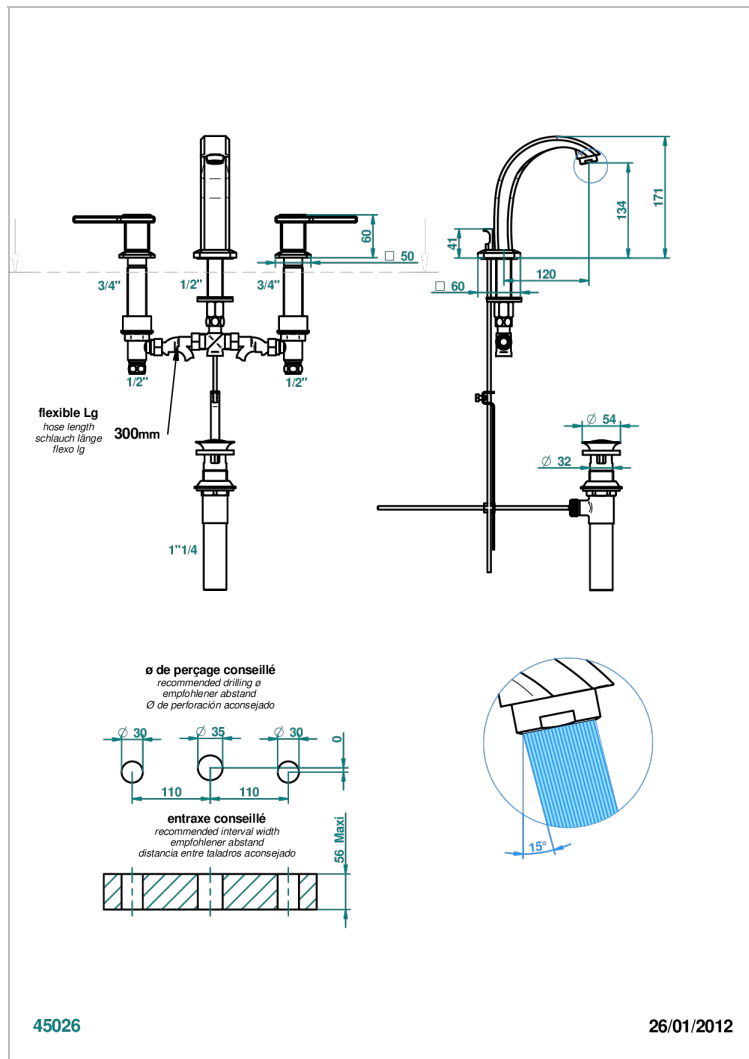

# METROPOLIS CRISTAL NEGRO CON MANETAS

A2M-151M/US

Rim mounted 3-hole basin mixer with waste for marble

## CARACTERÍSTICAS

- Métropolis cristal negro con manetas
- Rim mounted 3-hole basin mixer with waste for marble