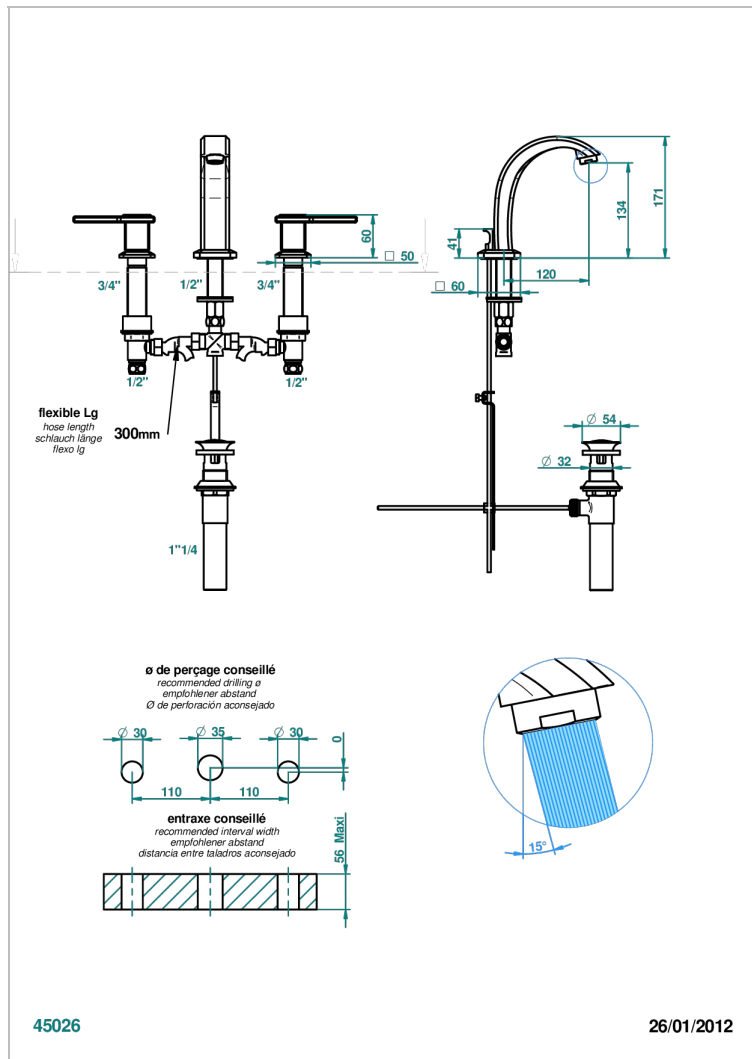

METROPOLIS BLACK CRYSTAL WITH LEVER HANDLES

A2M-151M/US

Widespread lavatory set with drain for 1 1/4" + countertop

CHARACTERISTIC

- Métropolis Black crystal with lever handles
- Widespread lavatory set with drain for 1 1/4" + countertop

TECHNICAL SPECS

- Recommandé : 3 bars (max. 5 bars) - Advised : 43,5 psi (max. 72 psi)
- 5,7 l/min à 3 bars (1.5 gpm at 43.5 psi)

AVAILABLE FINITIONS

Black ceram - D30
Blush PVD - H62
Brass color PVD - H49
Brown bronze color PVD - F33
Chrome polished - A02
Chrome polished / gold polished - G02