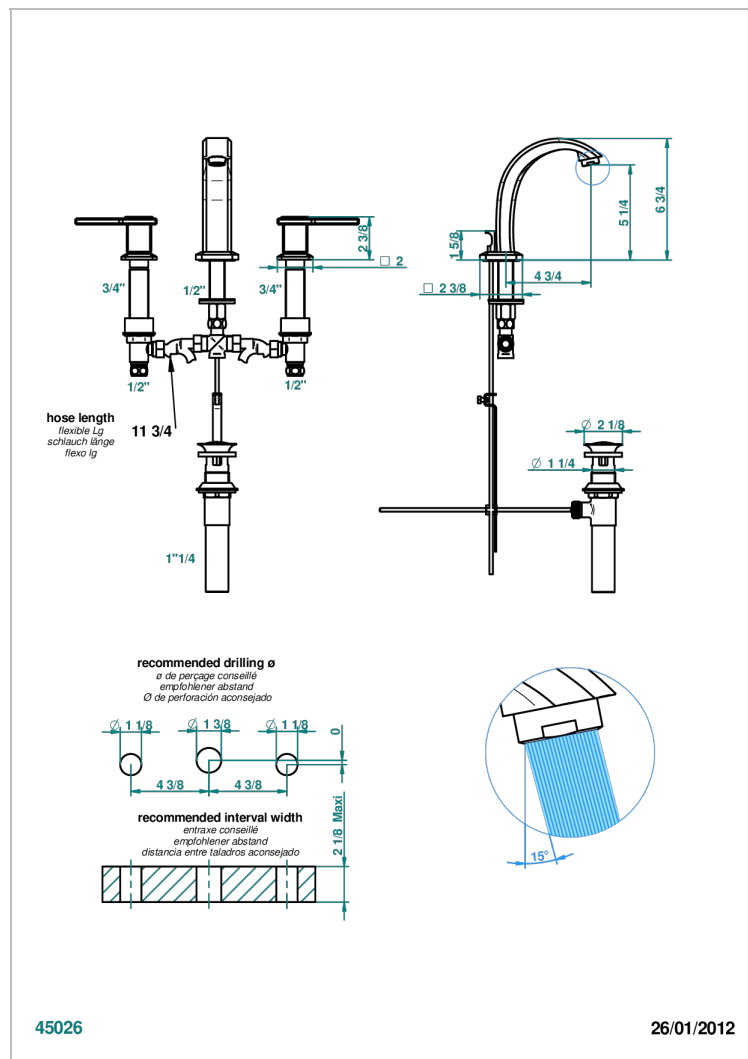

# METROPOLIS CRISTAL NEGRO CON MANETAS

A2M-151M/US

Rim mounted 3-hole basin mixer with waste for marble

## CARACTERÍSTICAS

- Métopolis cristal negro con manetas
- Rim mounted 3-hole basin mixer with waste for marble