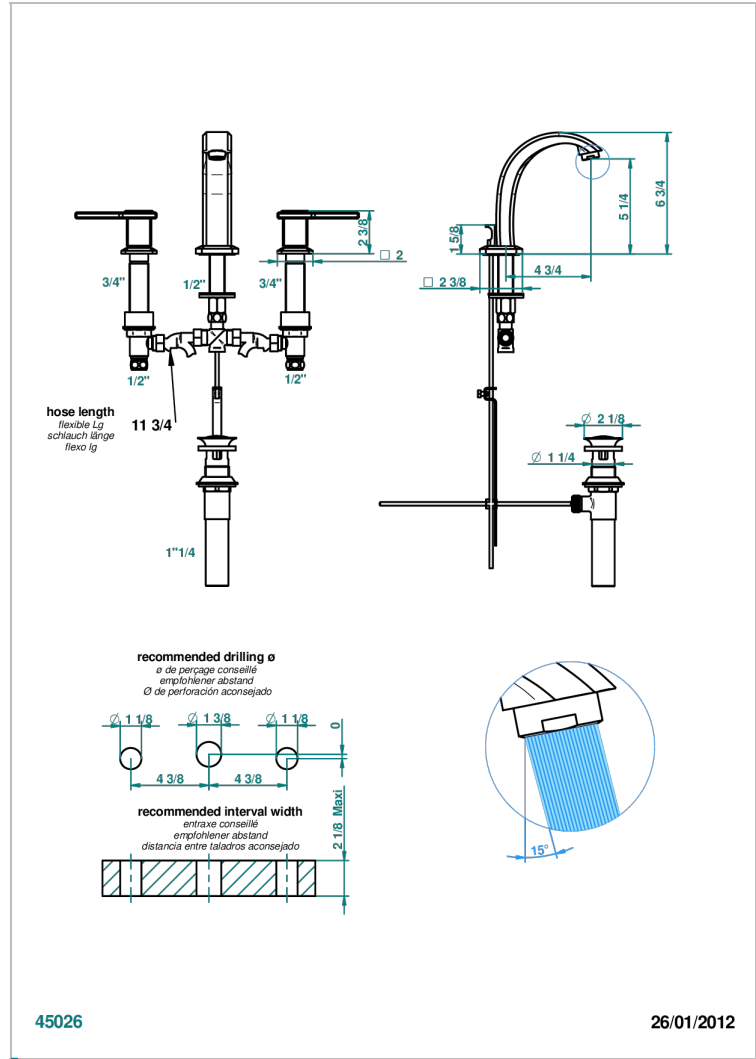

METROPOLIS BLACK CRYSTAL WITH LEVER HANDLES

A2M-151M/US

Widespread lavatory set with drain for 1 1/4" + countertop

CHARACTERISTIC

- Métropolis Black crystal with lever handles
- Widespread lavatory set with drain for 1 1/4" + countertop

TECHNICAL SPECS

- Recommandé : 3 bars (max. 5 bars) - Advised : 43,5 psi (max. 72 psi)
- 5,7 l/min à 3 bars (1.5 gpm at 43.5 psi)

AVAILABLE FINITIONS

Black ceram - D30
Blush PVD - H62
Brass color PVD - H49
Brown bronze color PVD - F33
Chrome polished - A02
Chrome polished / gold polished - G02