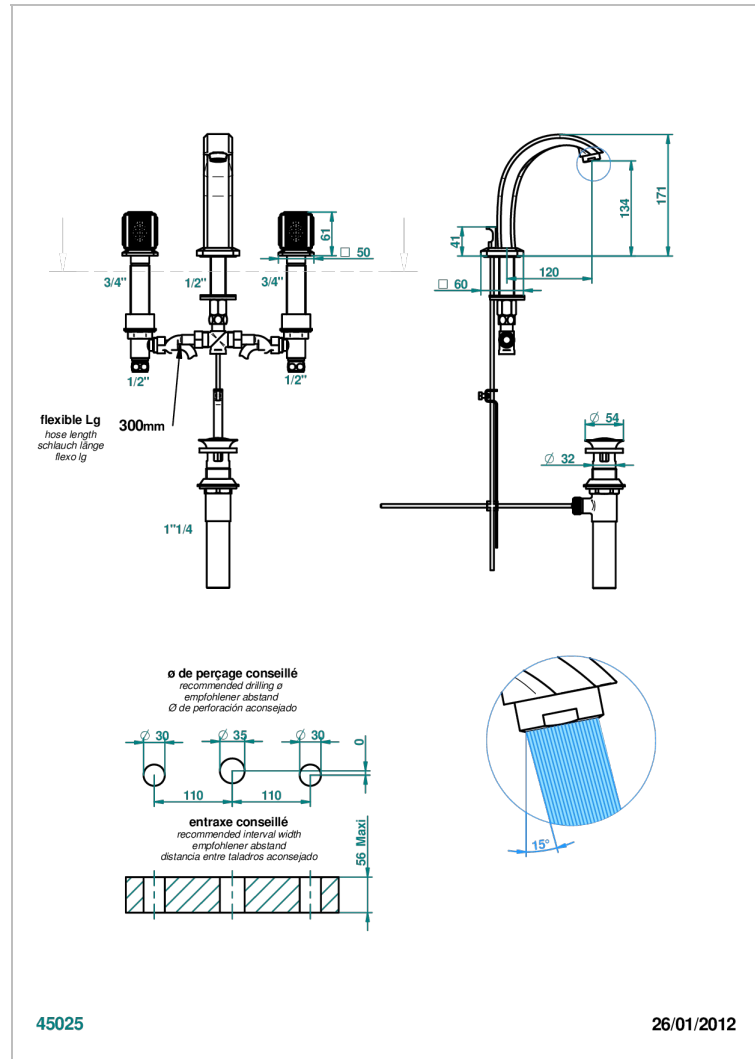

METROPOLIS BLACK CRYSTAL

A2L-151M/US

Widespread lavatory set with drain for 1 1/4" + countertop

THG[®]
PARIS

CHARACTERISTIC

- Métropolis Black crystal
- Widespread lavatory set with drain for 1 1/4" + countertop

TECHNICAL SPECS

- Recommandé : 3 bars (max. 5 bars) - Advised : 43,5 psi (max. 72 psi)
- 5,7 l/min à 3 bars (1.5 gpm at 43.5 psi)

AVAILABLE FINITIONS

Black ceram - D30
Blush PVD - H62
Brass color PVD - H49
Brown bronze color PVD - F33
Chrome polished - A02
Chrome polished / gold polished - G02