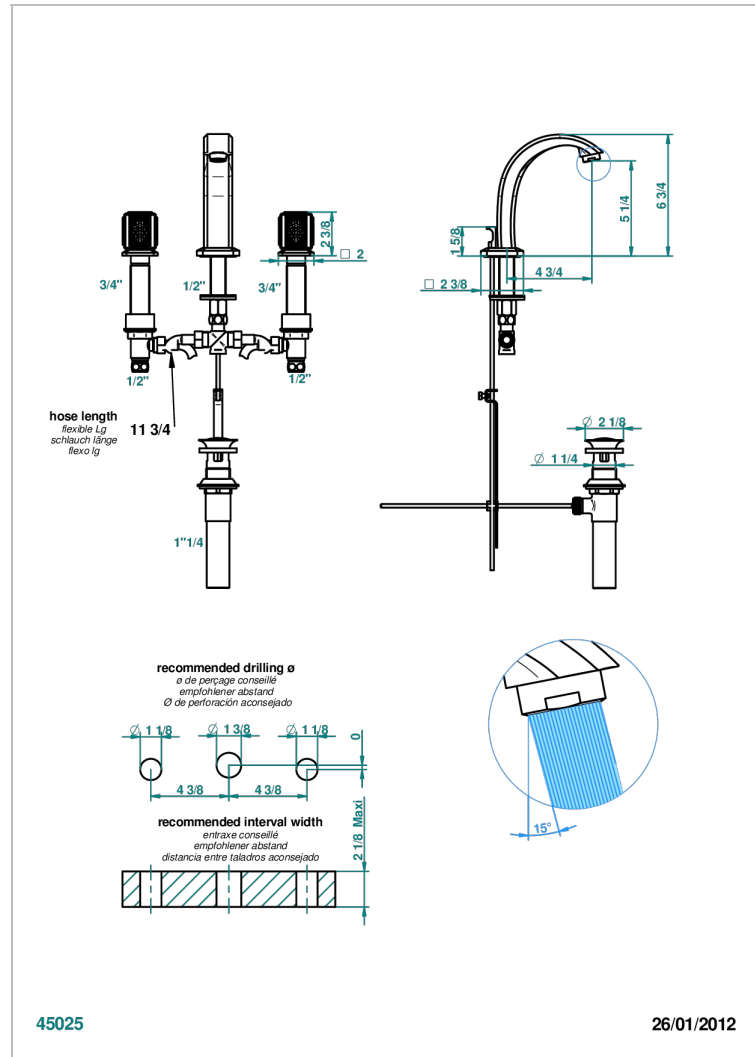

METROPOLIS BLACK CRYSTAL

A2L-151M/US

Widespread lavatory set with drain for 1 1/4" + countertop

THG[®]
PARIS

CHARACTERISTIC

- Métropolis Black crystal
- Widespread lavatory set with drain for 1 1/4" + countertop

TECHNICAL SPECS

- Recommandé : 3 bars (max. 5 bars) - Advised : 43,5 psi (max. 72 psi)
- 5,7 l/min à 3 bars (1.5 gpm at 43.5 psi)

AVAILABLE FINITIONS

Black ceram - D30
Blush PVD - H62
Brass color PVD - H49
Brown bronze color PVD - F33
Chrome polished - A02
Chrome polished / gold polished - G02