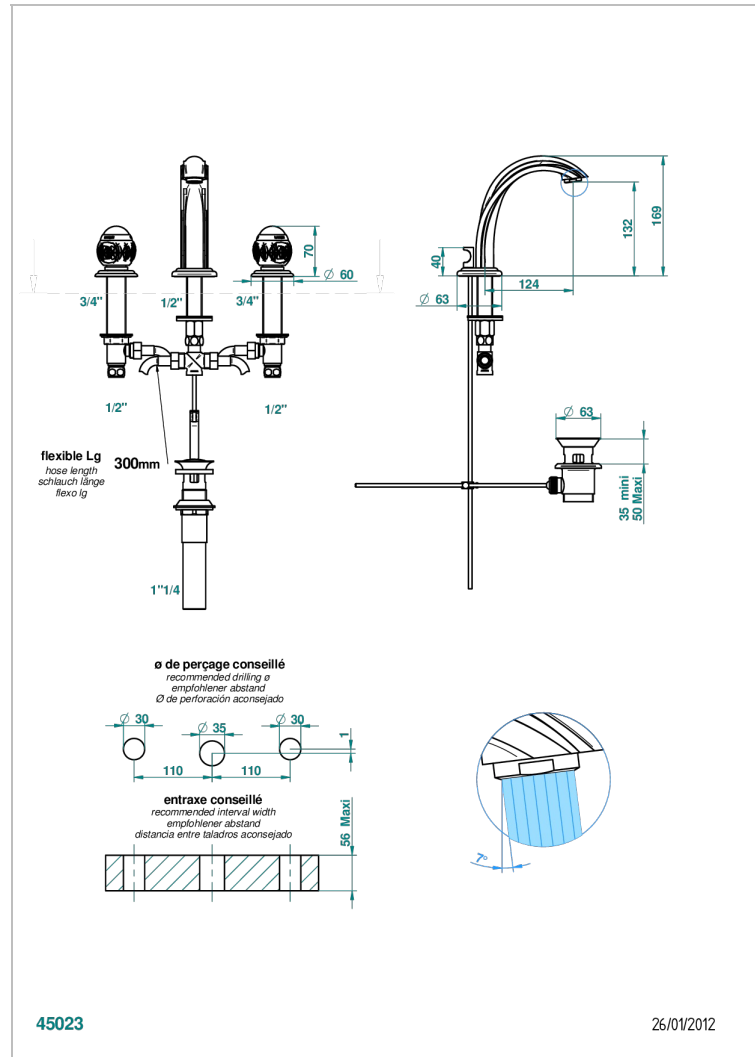

PANTHERE BLACK CRYSTAL

A2K-151M/US

Widespread lavatory set with drain for 1 1/4" + countertop

THG[®]
PARIS

CHARACTERISTIC

- Panthère Black crystal
- Widespread lavatory set with drain for 1 1/4" + countertop

TECHNICAL SPECS

- Recommandé : 3 bars (max. 5 bars) - Advised : 43,5 psi (max. 72 psi)
- 5,7 l/min à 3 bars (1.5 gpm at 43.5 psi)

AVAILABLE FINITIONS

Black ceram - D30
Blush PVD - H62
Brass color PVD - H49
Brown bronze color PVD - F33
Chrome polished - A02
Chrome polished / gold polished - G02