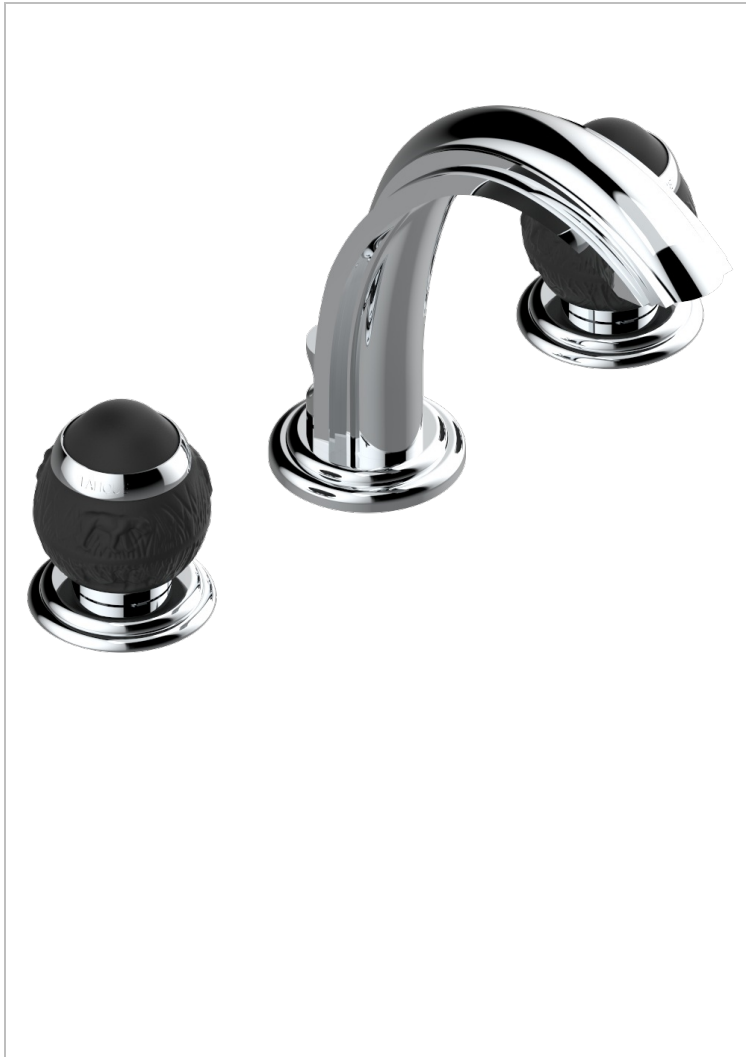

PANTHERE BLACK CRYSTAL

A2K-151M/US

Widespread lavatory set with drain for 1 1/4" + countertop

CHARACTERISTIC

- Panthère Black crystal
- Widespread lavatory set with drain for 1 1/4" + countertop

TECHNICAL SPECS

- Recommandé : 3 bars (max. 5 bars) - Advised : 43,5 psi (max. 72 psi)
- 5,7 l/min à 3 bars (1.5 gpm at 43.5 psi)

AVAILABLE FINITIONS

Black ceram - D30
Blush PVD - H62
Brass color PVD - H49
Brown bronze color PVD - F33
Chrome polished - A02
Chrome polished / gold polished - G02

Copper antique matt, coated - H07
Gold color PVD - H52
Gold mat - F07
Gold polished - F01
Graphite PVD - H64
Light coated bronze - D01

Matt Umber PVD - H67
Matt blush PVD - H60
Matt brass color PVD - H50
Matt brown bronze color PVD - F34
Matt chrome (American satin) - C02
Matt gold color PVD - H53

Matt graphite PVD - H65
Matt nickel (American satin) - C01
Matt nickel color PVD - H56
Nickel antique / Sovereign - H28
Nickel color PVD - H55
Nickel polished - B01

Soft gold - F30
Soft matt gold - F31
Umber PVD - H66