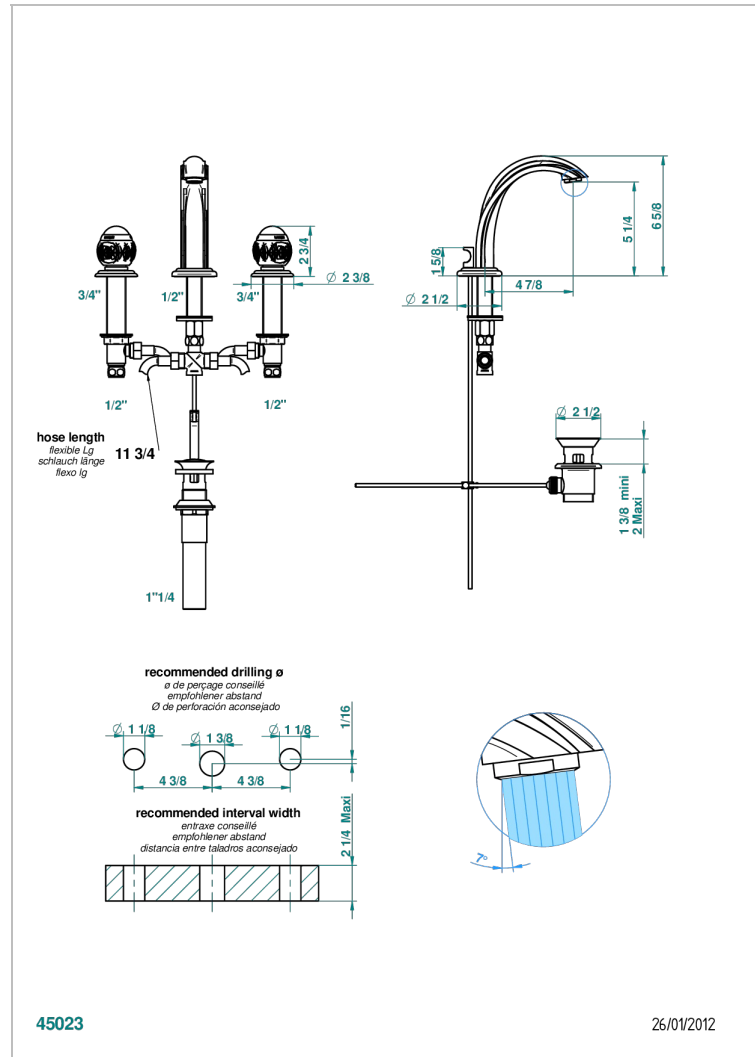

PANTHERE BLACK CRYSTAL

A2K-151M/US

Widespread lavatory set with drain for 1 1/4" + countertop

CHARACTERISTIC

- Panthère Black crystal
- Widespread lavatory set with drain for 1 1/4" + countertop

TECHNICAL SPECS

- Recommandé : 3 bars (max. 5 bars) - Advised : 43,5 psi (max. 72 psi)
- 5,7 l/min à 3 bars (1.5 gpm at 43.5 psi)

AVAILABLE FINITIONS

Black ceram - D30
Blush PVD - H62
Brass color PVD - H49
Brown bronze color PVD - F33
Chrome polished - A02
Chrome polished / gold polished - G02