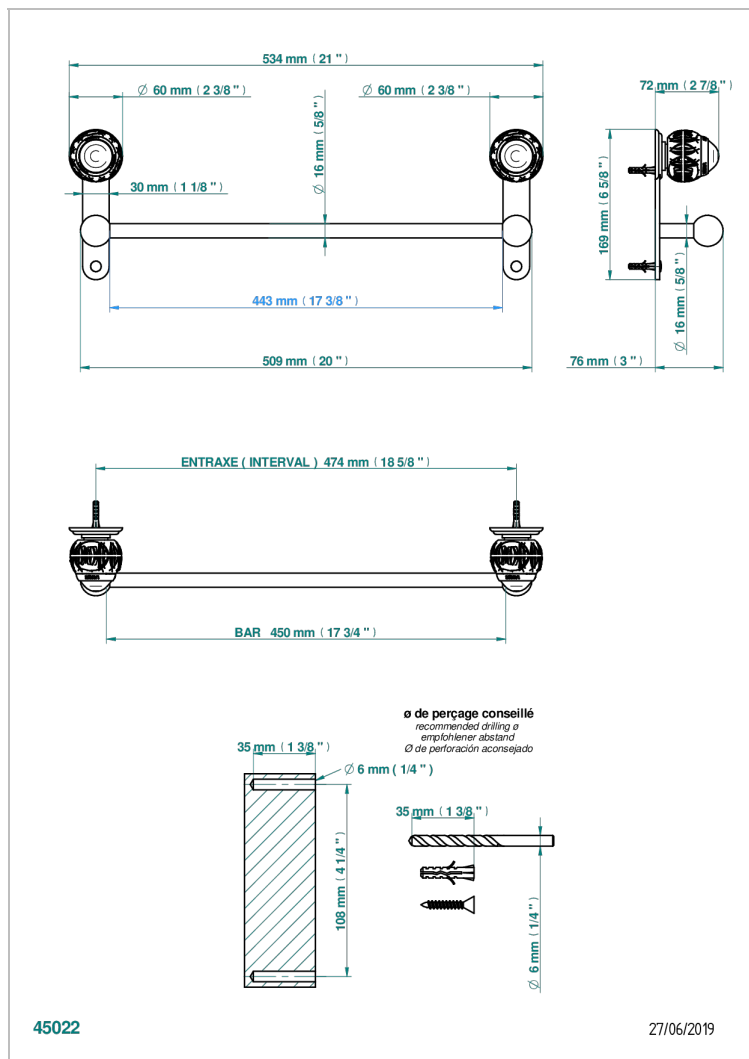

PANTHERE CRISTAL CLARO

A2H-514/45

Single towel rail, fixed rail, length: 450 mm

THG[®]
PARIS

CARACTERÍSTICAS

- Panthère cristal claro
- Single towel rail, fixed rail, length: 450 mm

ACABADOS DISPONIBLES

Bronce claro - D01
Cerámica negra mate - D30
Cobre viejo mate - H07
Cromo - A02
Cromo / dorado - G02
Cromo mate - C02