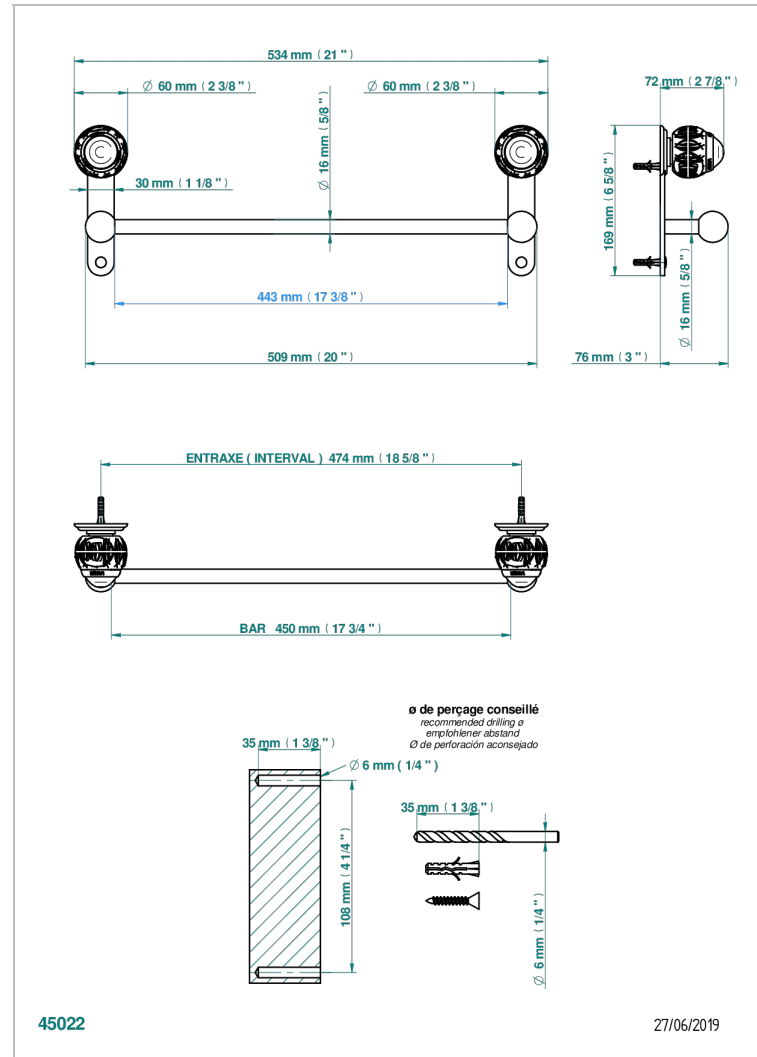

PANTHERE CLEAR CRYSTAL

A2H-514/45

Towel bar, 18" long

CHARACTERISTIC

- Panthère Clear crystal
- Towel bar, 18" long

AVAILABLE FINITIONS

Black ceram - D30
Blush PVD - H62
Brass color PVD - H49
Brown bronze color PVD - F33
Chrome polished - A02
Chrome polished / gold polished - G02