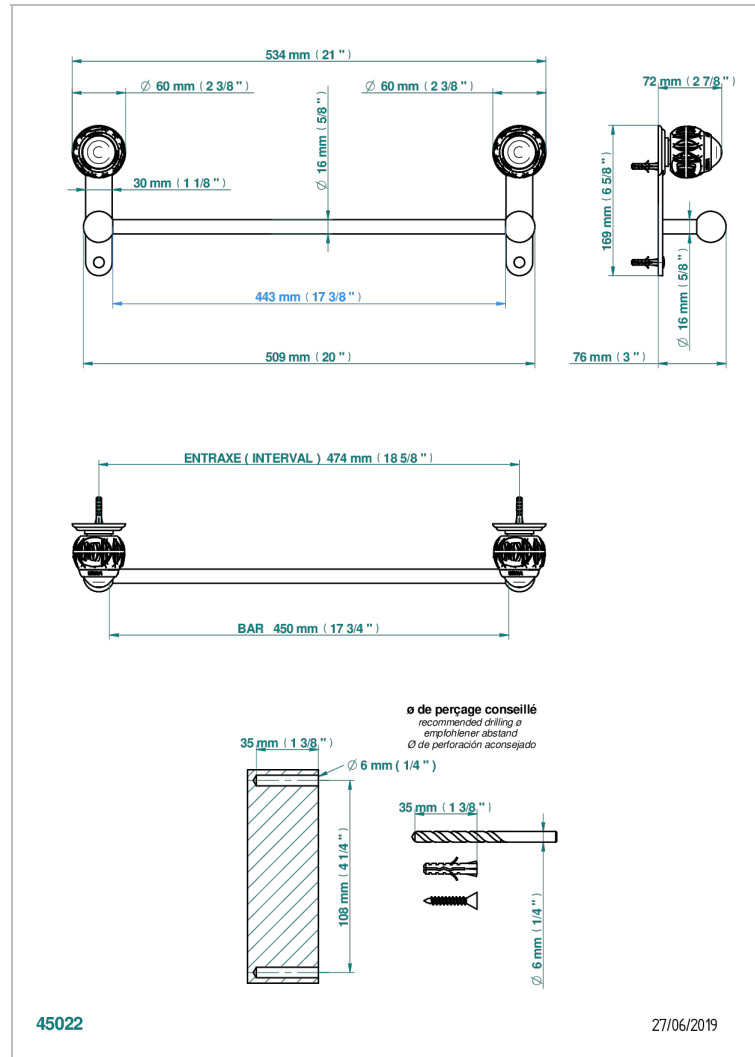

PANTHERE CLEAR CRYSTAL

A2H-514/45

Single towel rail, fixed rail, length: 450 mm

CHARACTERISTIC

- Panthere Clear crystal
- Single towel rail, fixed rail, length: 450 mm

AVAILABLE FINITIONS

Antique nickel - H28
Black ceram - D30
Blush PVD - H62
Brass color PVD - H49
Brown bronze color PVD - F33
Gold color PVD - H52