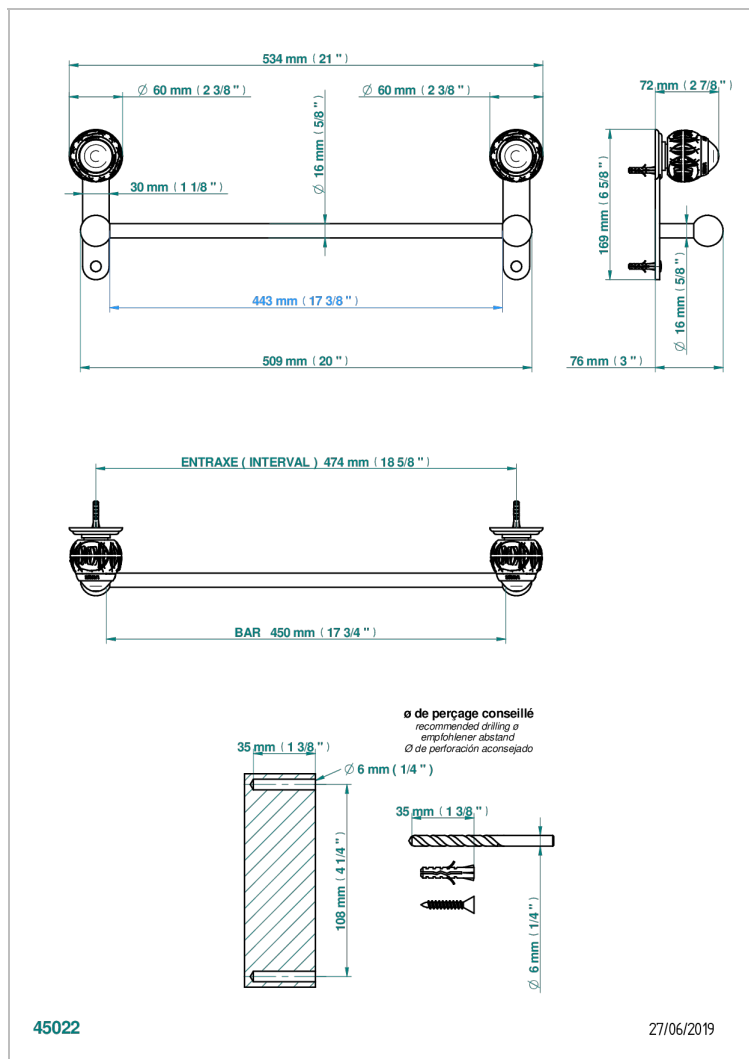

PANTHERE CRISTAL CLARO

A2H-514/45

Single towel rail, fixed rail, length: 450 mm

THG[®]
PARIS

45022

27/06/2019

CARACTERÍSTICAS

- Panthère cristal claro
- Single towel rail, fixed rail, length: 450 mm