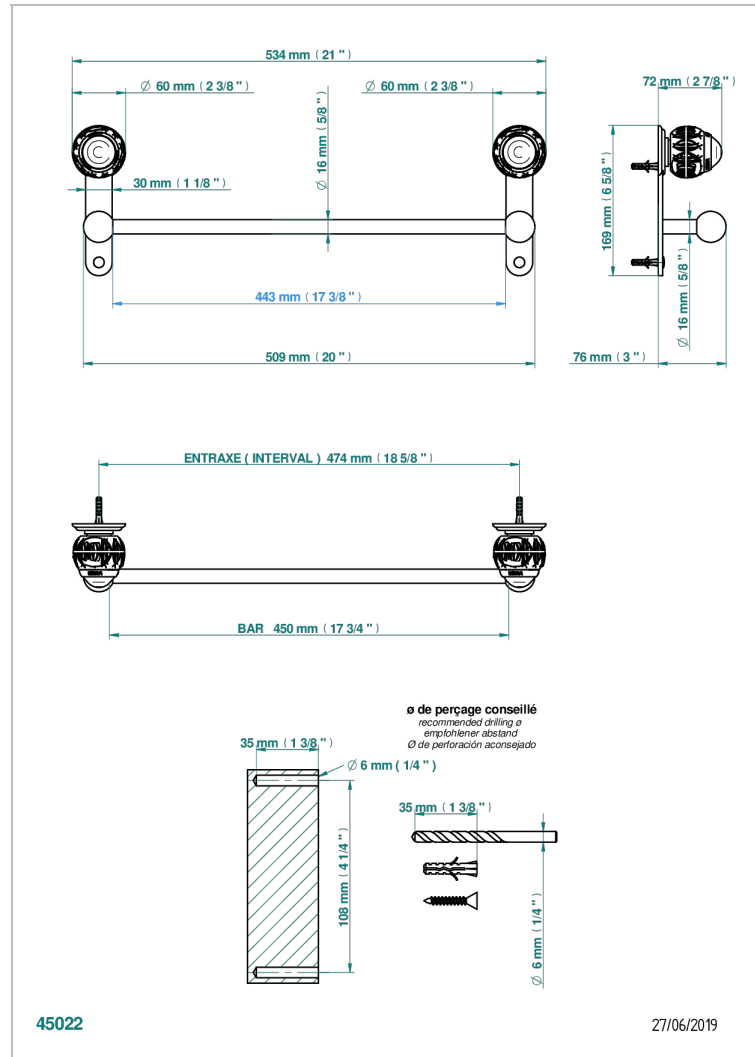

# PANTHERE CLEAR CRYSTAL

A2H-514/45

Single towel rail, fixed rail, length: 450 mm

## CHARACTERISTIC

- Panthère Clear crystal
- Single towel rail, fixed rail, length: 450 mm