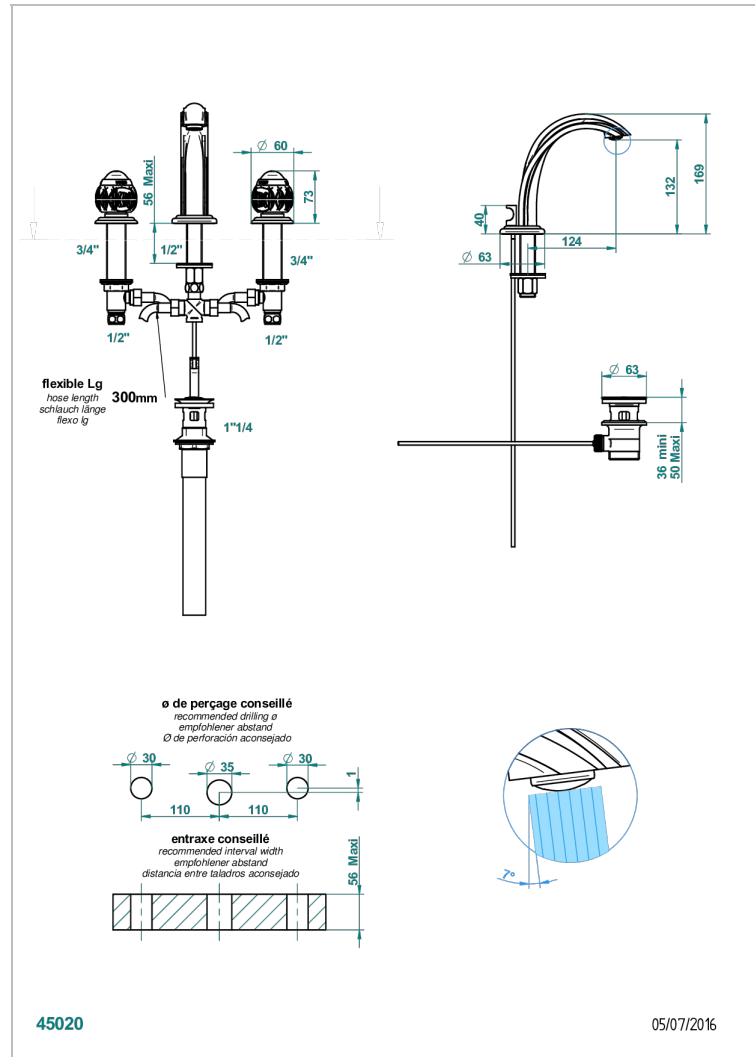

PANTHERE CLEAR CRYSTAL

A2H-151M/US

Widespread lavatory set with drain for 1 1/4" + countertop

THG[®]
PARIS

CHARACTERISTIC

- Panthere Clear crystal
- Widespread lavatory set with drain for 1 1/4" + countertop

TECHNICAL SPECS

- Recommandé : 3 bars (max. 5 bars) - Advised : 43,5 psi (max. 72 psi)
- 5,7 l/min à 3 bars (1.5 gpm at 43.5 psi)

AVAILABLE FINITIONS

Black ceram - D30
Blush PVD - H62
Brass color PVD - H49
Brown bronze color PVD - F33
Chrome polished - A02
Chrome polished / gold polished - G02

Matt graphite PVD - H65
Matt nickel (American satin) - C01
Matt nickel color PVD - H56
Nickel antique / Sovereign - H28
Nickel color PVD - H55
Nickel polished - B01

Soft gold - F30
Soft matt gold - F31
Umber PVD - H66