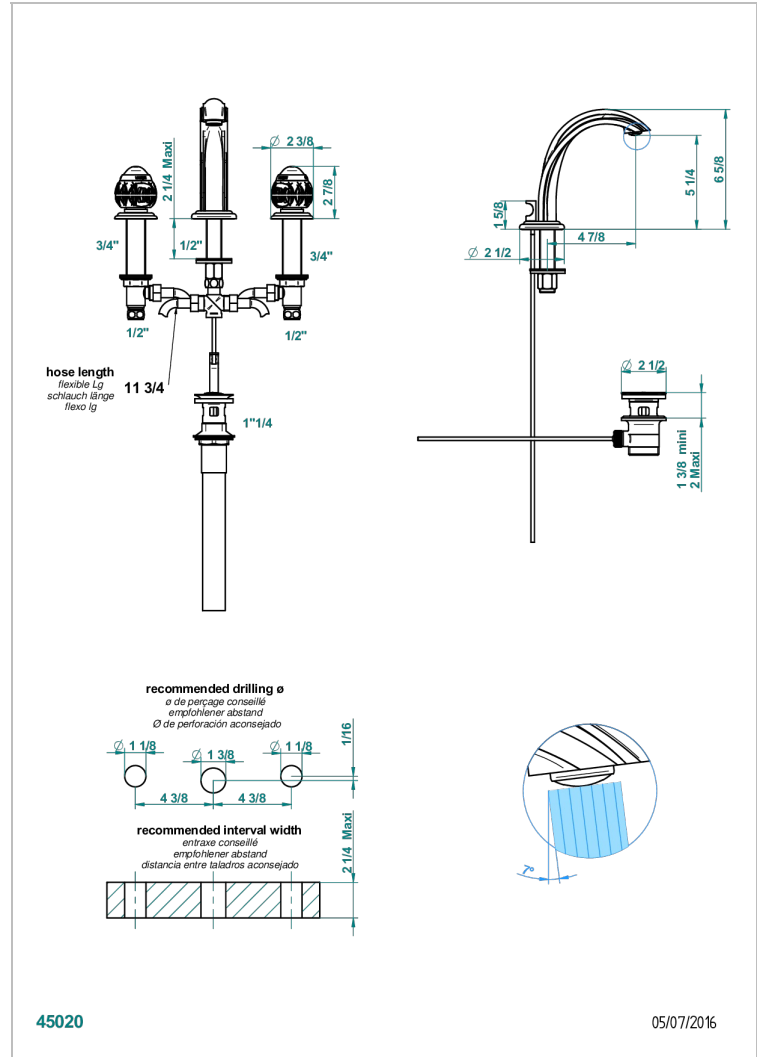

PANTHERE CLEAR CRYSTAL

A2H-151M/US

Widespread lavatory set with drain for 1 1/4" + countertop

CHARACTERISTIC

- Panthere Clear crystal
- Widespread lavatory set with drain for 1 1/4" + countertop

TECHNICAL SPECS

- Recommandé : 3 bars (max. 5 bars) - Advised : 43,5 psi (max. 72 psi)
- 5,7 l/min à 3 bars (1.5 gpm at 43.5 psi)

AVAILABLE FINITIONS

Black ceram - D30
Blush PVD - H62
Brass color PVD - H49
Brown bronze color PVD - F33
Chrome polished - A02
Chrome polished / gold polished - G02

Copper antique matt, coated - H07
Gold color PVD - H52
Gold mat - F07
Gold polished - F01
Graphite PVD - H64
Light coated bronze - D01

Matt Umber PVD - H67
Matt blush PVD - H60
Matt brass color PVD - H50
Matt brown bronze color PVD - F34
Matt chrome (American satin) - C02
Matt gold color PVD - H53

Matt graphite PVD - H65
Matt nickel (American satin) - C01
Matt nickel color PVD - H56
Nickel antique / Sovereign - H28
Nickel color PVD - H55
Nickel polished - B01

Soft gold - F30
Soft matt gold - F31
Umber PVD - H66