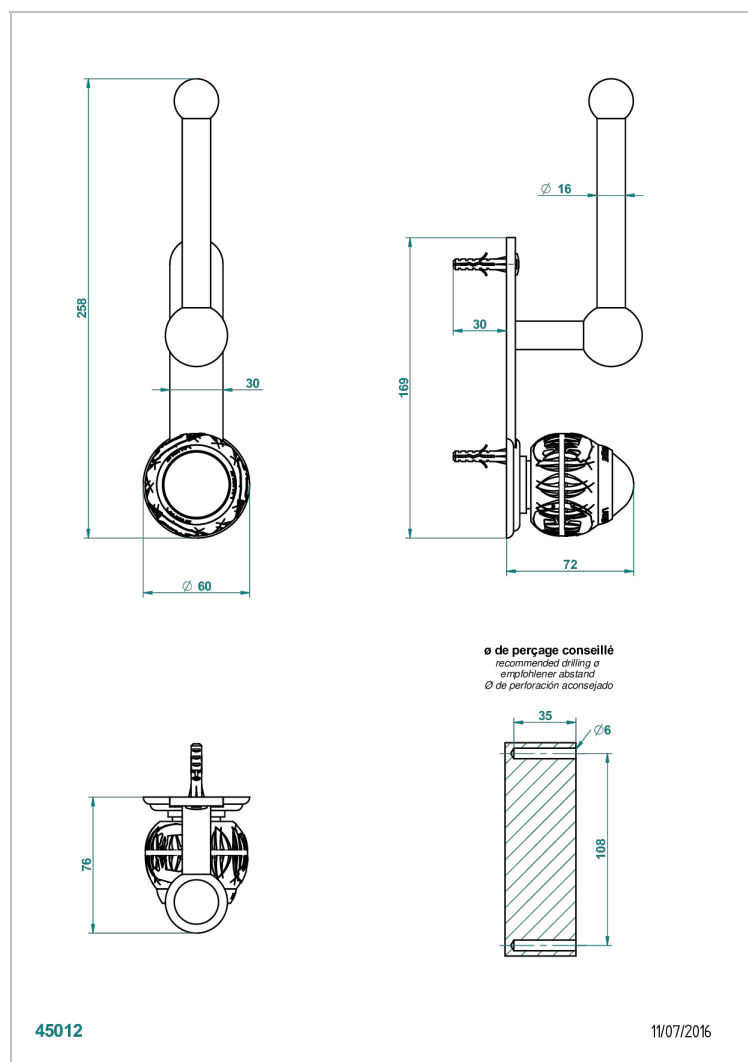

PANTHERE CLEAR CRYSTAL

A2H-542

Reserve toilet paper holder

45012

11/07/2016

CHARACTERISTIC

- Panthère Clear crystal
- Reserve toilet paper holder

AVAILABLE FINITIONS