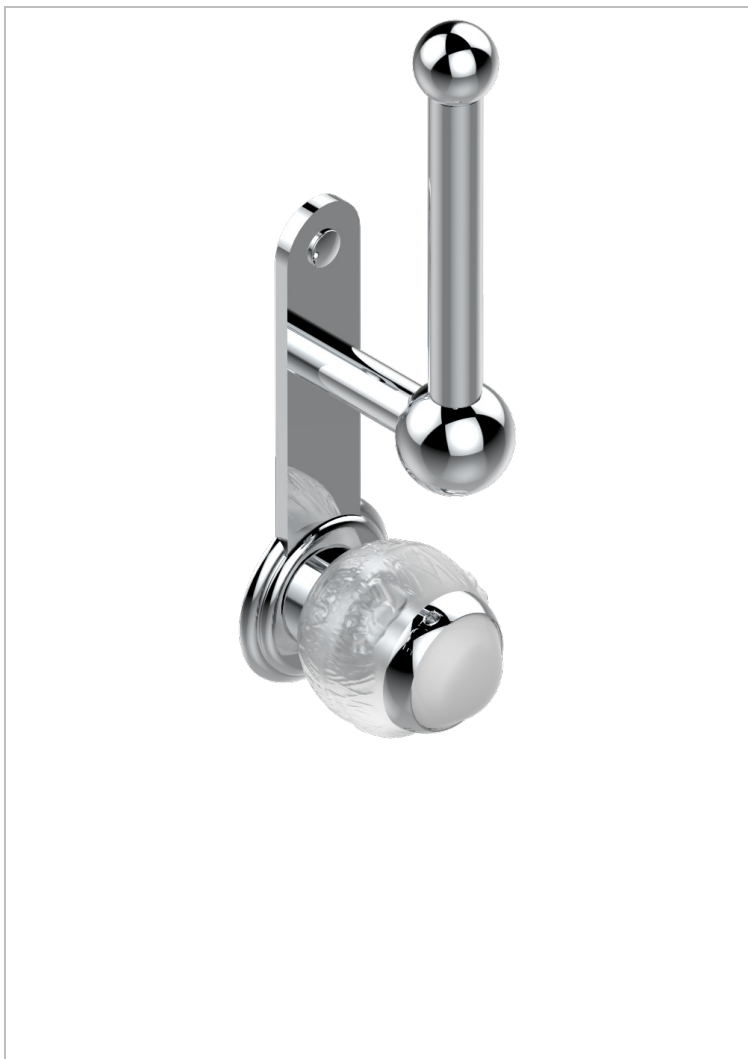

PANTHERE CLEAR CRYSTAL

A2H-542

Reserve toilet paper holder

45012

11/07/2016

CHARACTERISTIC

- Panthère Clear crystal
- Reserve toilet paper holder

AVAILABLE FINITIONS

Black ceram - D30
Blush PVD - H62
Brass color PVD - H49
Brown bronze color PVD - F33
Chrome polished - A02
Chrome polished / gold polished - G02

Copper antique matt, coated - H07
Gold color PVD - H52
Gold mat - F07
Gold polished - F01
Graphite PVD - H64
Light coated bronze - D01

Matt Umber PVD - H67
Matt blush PVD - H60
Matt brass color PVD - H50
Matt brown bronze color PVD - F34
Matt chrome (American satin) - C02
Matt gold color PVD - H53

Matt graphite PVD - H65
Matt nickel (American satin) - C01
Matt nickel color PVD - H56
Nickel antique / Sovereign - H28
Nickel color PVD - H55
Nickel polished - B01

Soft gold - F30
Soft matt gold - F31
Umber PVD - H66