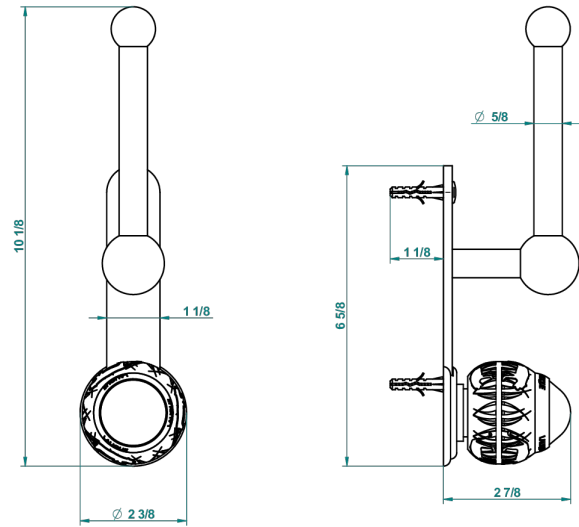

PANTHERE CLEAR CRYSTAL

A2H-542

Reserve toilet paper holder

THG®
PARIS

45012

11/07/2016

CHARACTERISTIC

- Panthère Clear crystal
- Reserve toilet paper holder

AVAILABLE FINITIONS

Black ceram - D30
Blush PVD - H62
Brass color PVD - H49
Brown bronze color PVD - F33
Chrome polished - A02
Chrome polished / gold polished - G02

Copper antique matt, coated - H07
Gold color PVD - H52
Gold mat - F07
Gold polished - F01
Graphite PVD - H64
Light coated bronze - D01

Matt Umber PVD - H67
Matt blush PVD - H60
Matt brass color PVD - H50
Matt brown bronze color PVD - F34
Matt chrome (American satin) - C02
Matt gold color PVD - H53

Matt graphite PVD - H65
Matt nickel (American satin) - C01
Matt nickel color PVD - H56
Nickel antique / Sovereign - H28
Nickel color PVD - H55
Nickel polished - B01

Soft gold - F30
Soft matt gold - F31
Umber PVD - H66