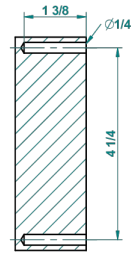

PANTHERE CLEAR CRYSTAL

A2H-542

Reserve toilet paper holder

THG®
PARIS

45012

11/07/2016

CHARACTERISTIC

- Panthère Clear crystal
- Reserve toilet paper holder

AVAILABLE FINITIONS

Black ceram - D30
Blush PVD - H62
Brass color PVD - H49
Brown bronze color PVD - F33
Chrome polished - A02
Chrome polished / gold polished - G02

Copper antique matt, coated - H07
Gold color PVD - H52
Gold mat - F07
Gold polished - F01
Graphite PVD - H64
Light coated bronze - D01

Matt Umber PVD - H67
Matt blush PVD - H60
Matt brass color PVD - H50
Matt brown bronze color PVD - F34
Matt chrome (American satin) - C02
Matt gold color PVD - H53

Matt graphite PVD - H65
Matt nickel (American satin) - C01
Matt nickel color PVD - H56
Nickel antique / Sovereign - H28
Nickel color PVD - H55
Nickel polished - B01

Soft gold - F30
Soft matt gold - F31
Umber PVD - H66