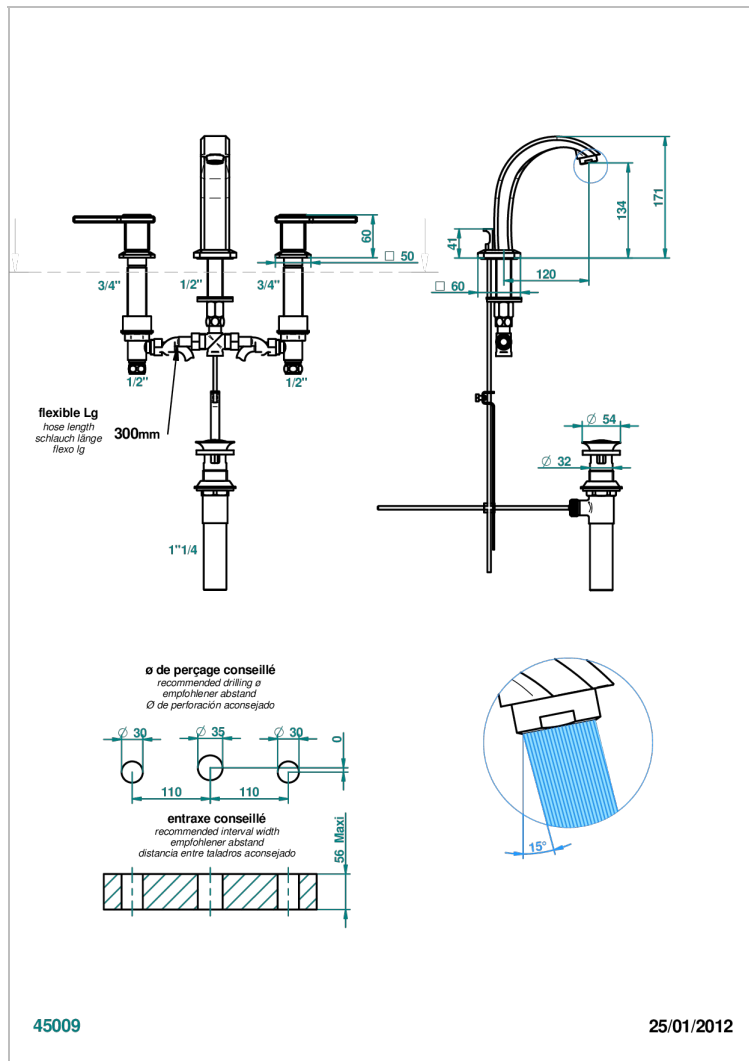

METROPOLIS CLEAR CRYSTAL WITH LEVER HANDLES

A2B-151M/US

Widespread lavatory set with drain for 1 1/4" + countertop

CHARACTERISTIC

- Métropolis Clear crystal with lever handles
- Widespread lavatory set with drain for 1 1/4" + countertop

TECHNICAL SPECS

- Recommandé : 3 bars (max. 5 bars) - Advised : 43,5 psi (max. 72 psi)
- 5,7 l/min à 3 bars (1.5 gpm at 43.5 psi)

AVAILABLE FINITIONS

Black ceram - D30
Blush PVD - H62
Brass color PVD - H49
Brown bronze color PVD - F33
Chrome polished - A02
Chrome polished / gold polished - G02