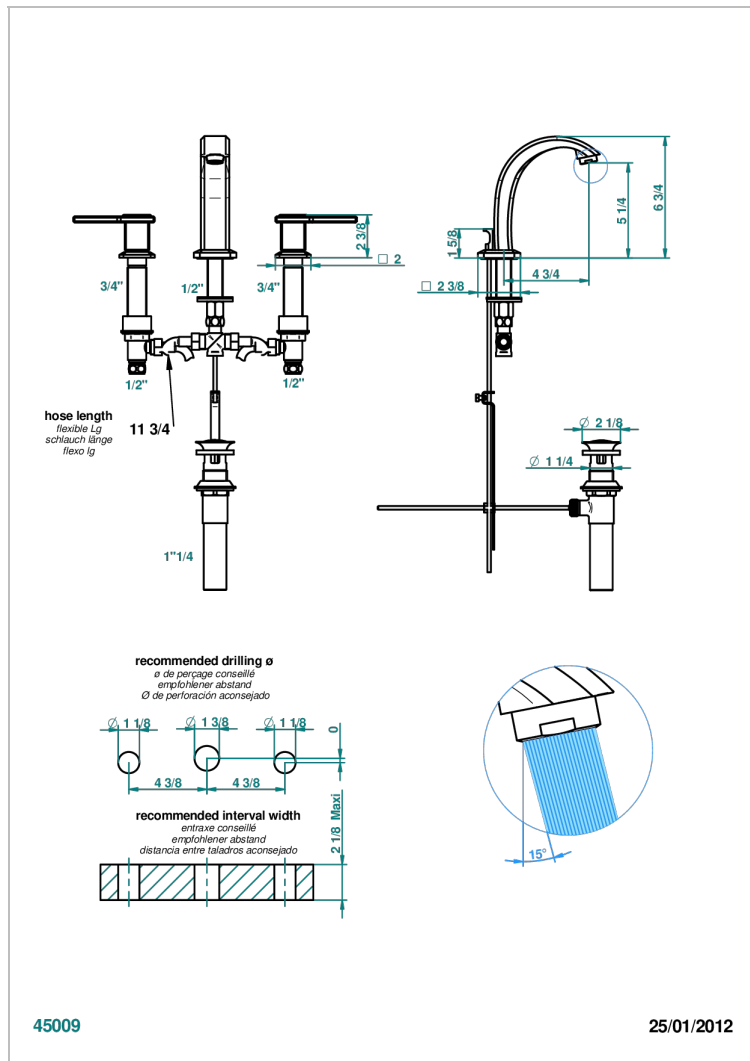

METROPOLIS CLEAR CRYSTAL WITH LEVER HANDLES

A2B-151M/US

Widespread lavatory set with drain for 1 1/4" + countertop

CHARACTERISTIC

- Métropolis Clear crystal with lever handles
- Widespread lavatory set with drain for 1 1/4" + countertop

TECHNICAL SPECS

- Recommandé : 3 bars (max. 5 bars) - Advised : 43,5 psi (max. 72 psi)
- 5,7 l/min à 3 bars (1.5 gpm at 43.5 psi)

AVAILABLE FINITIONS

Black ceram - D30
Blush PVD - H62
Brass color PVD - H49
Brown bronze color PVD - F33
Chrome polished - A02
Chrome polished / gold polished - G02