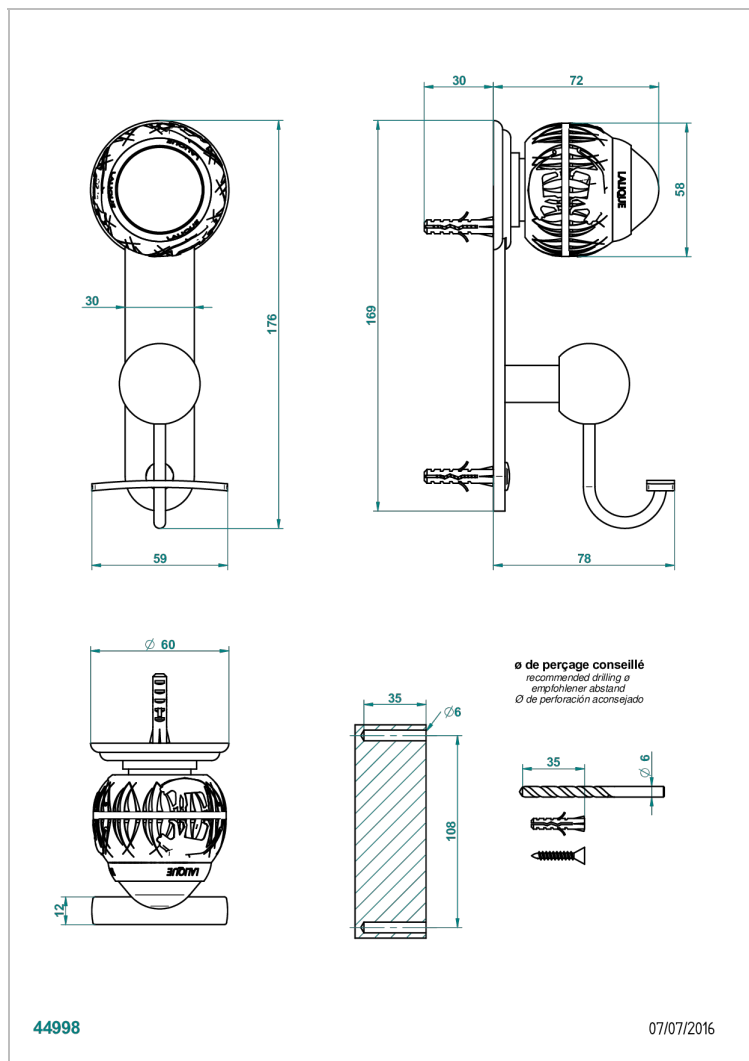

PANTHERE CLEAR CRYSTAL

A2H-510

Robe hook

CHARACTERISTIC

- Panthere Clear crystal
- Robe hook

AVAILABLE FINITIONS

Black ceram - D30
Blush PVD - H62
Brass color PVD - H49
Brown bronze color PVD - F33
Chrome polished - A02
Chrome polished / gold polished - G02