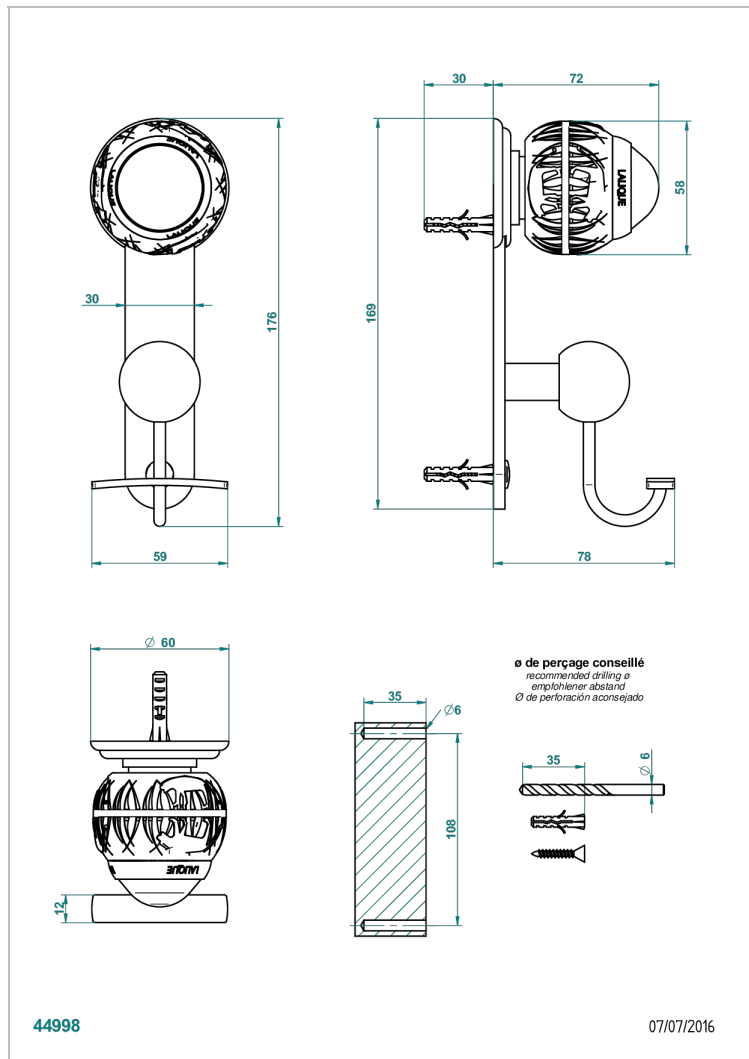

PANTHERE CLEAR CRYSTAL

A2H-510

Robe hook

CHARACTERISTIC

- Panthere Clear crystal
- Robe hook

AVAILABLE FINITIONS

Antique nickel - H28
Black ceram - D30
Blush PVD - H62
Brass color PVD - H49
Brown bronze color PVD - F33
Gold color PVD - H52

Nickel color PVD - H55
Polished chrome (color finish) - A02
Polished chrome / Polished gold (color finish) - G02
Polished gold (color finish) - F01
Polished nickel - B01
Soft gold - F30

Soft matt gold - F31
Umber PVD - H66
Varnished matt antique red copper (color finish) - H07