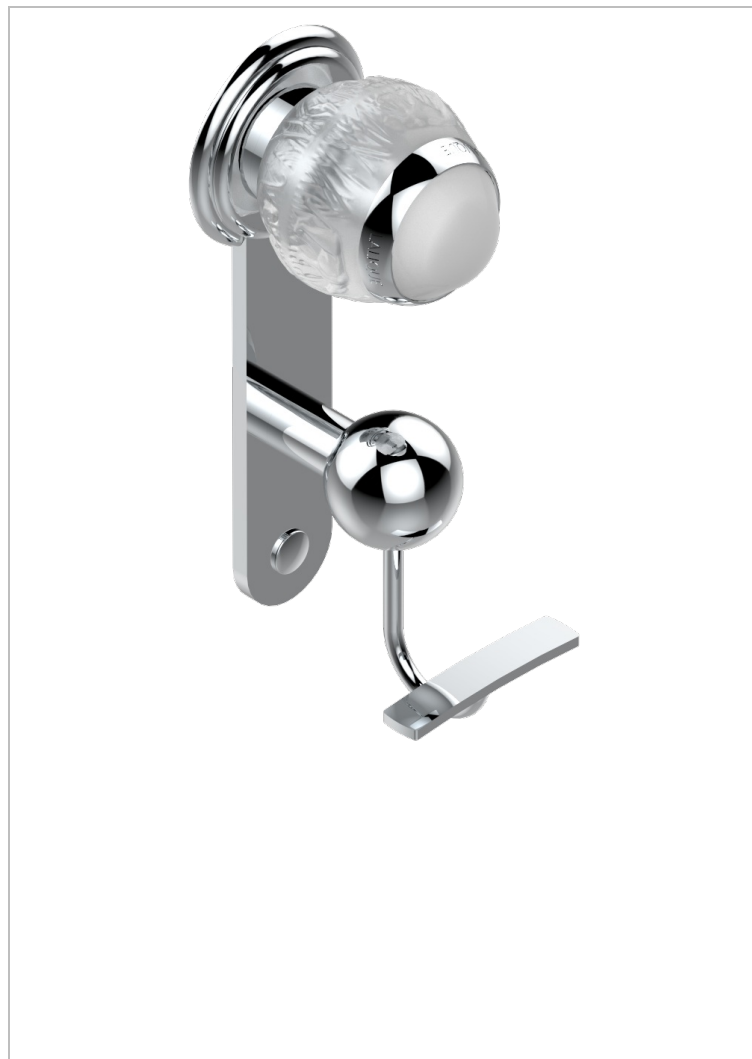

PANTHERE CLEAR CRYSTAL

A2H-510

Robe hook

CHARACTERISTIC

- Panthere Clear crystal
- Robe hook

AVAILABLE FINITIONS

Antique nickel - H28
Black ceram - D30
Blush PVD - H62
Brass color PVD - H49
Brown bronze color PVD - F33
Gold color PVD - H52

Graphite PVD - H64
Lacquered light bronze - D01
Matt Umber PVD - H67
Matt blush PVD - H60
Matt brass color PVD - H50
Matt brown bronze color PVD - F34

Matt chrome - C02
Matt gold - F07
Matt gold color PVD - H53
Matt graphite PVD - H65
Matt nickel (color finish) - C01
Matt nickel color PVD - H56

Nickel color PVD - H55
Polished chrome (color finish) - A02
Polished chrome / Polished gold (color finish) - G02
Polished gold (color finish) - F01
Polished nickel - B01
Soft gold - F30

Soft matt gold - F31
Umber PVD - H66
Varnished matt antique red copper (color finish) - H07