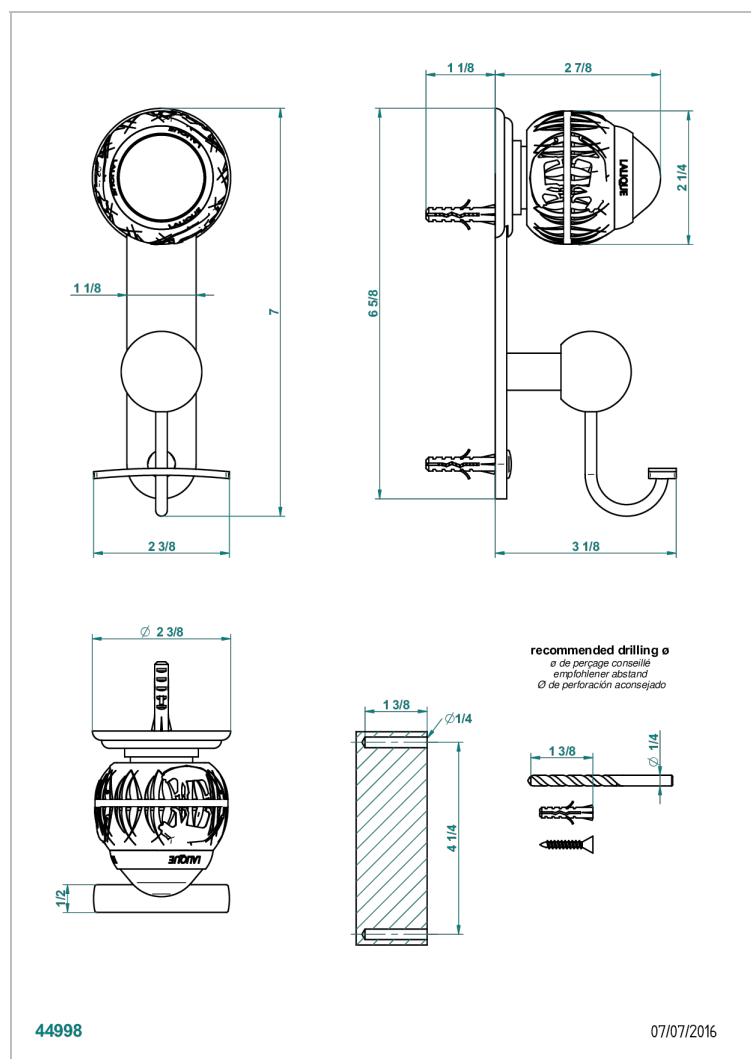

# PANTHERE CLEAR CRYSTAL

A2H-510

Robe hook

## CHARACTERISTIC

- Panthère Clear crystal
- Robe hook