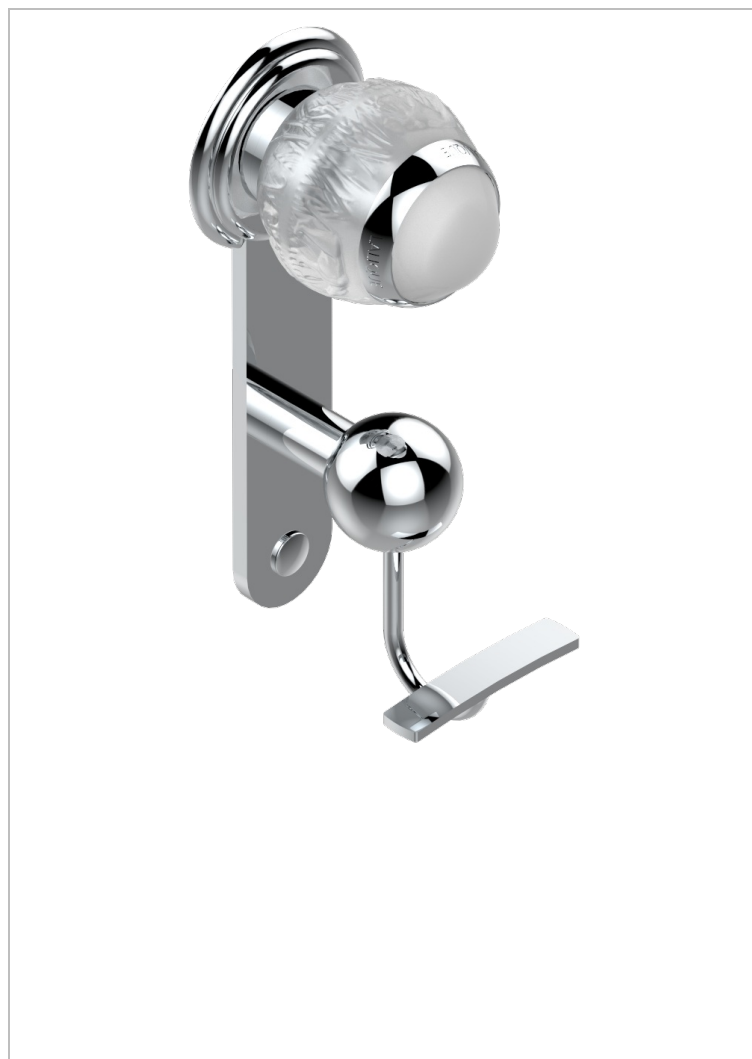

# PANTHERE CLEAR CRYSTAL

A2H-510

Robe hook

## CHARACTERISTIC

- Panthère Clear crystal
- Robe hook

## AVAILABLE FINITIONS

Antique nickel - H28  
 Black ceram - D30  
 Blush PVD - H62  
 Brass color PVD - H49  
 Brown bronze color PVD - F33  
 Gold color PVD - H52

Graphite PVD - H64  
 Lacquered light bronze - D01  
 Matt Umber PVD - H67  
 Matt blush PVD - H60  
 Matt brass color PVD - H50  
 Matt brown bronze color PVD - F34