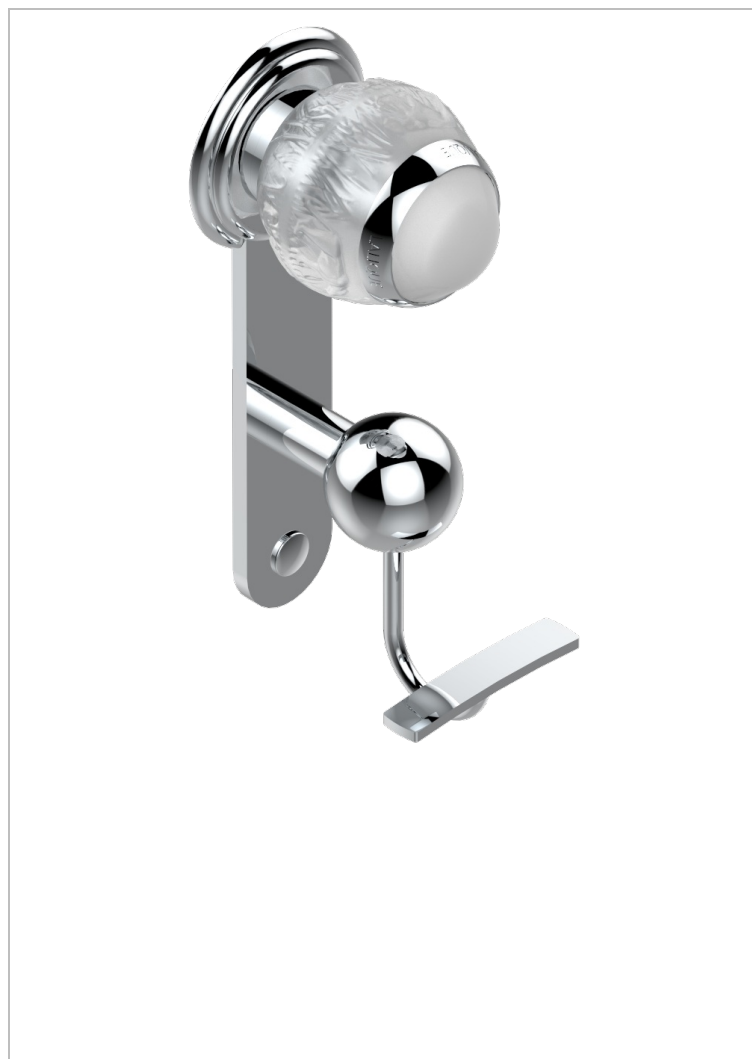

# PANTHERE CLEAR CRYSTAL

A2H-510

Robe hook

## CHARACTERISTIC

- Panthere Clear crystal
- Robe hook

## AVAILABLE FINITIONS

Antique nickel - H28  
Black ceram - D30  
Blush PVD - H62  
Brass color PVD - H49  
Brown bronze color PVD - F33  
Gold color PVD - H52

Graphite PVD - H64  
Lacquered light bronze - D01  
Matt Umber PVD - H67  
Matt blush PVD - H60  
Matt brass color PVD - H50  
Matt brown bronze color PVD - F34