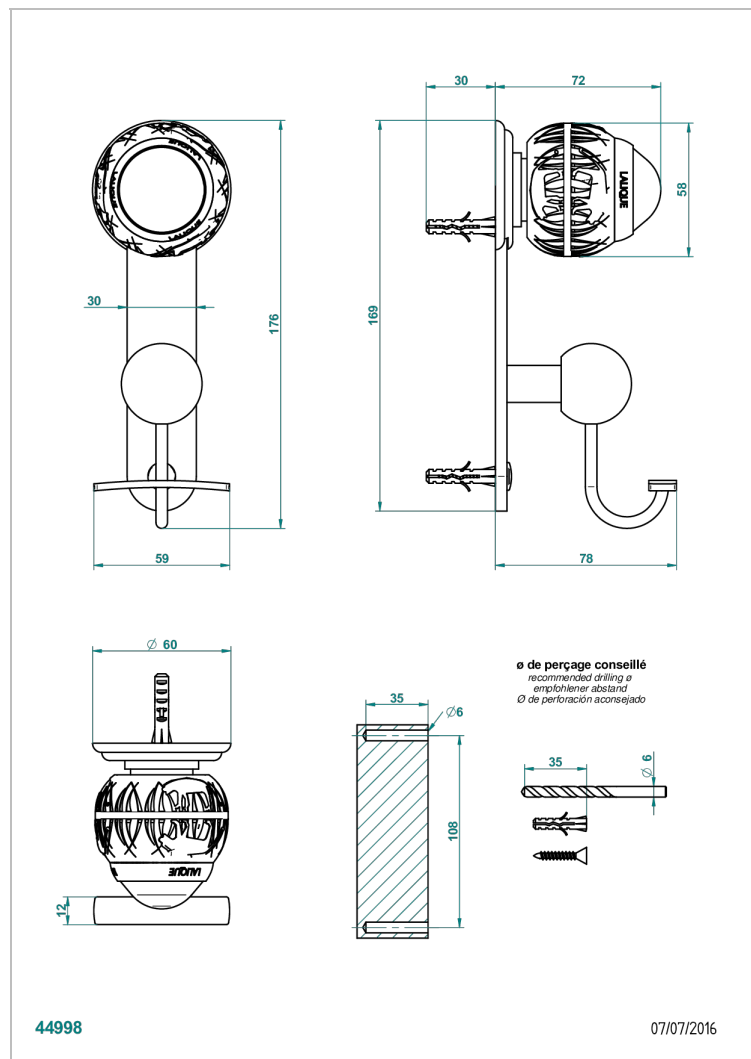

# PANTHERE CLEAR CRYSTAL

A2H-510

Robe hook

## CHARACTERISTIC

- Panthere Clear crystal
- Robe hook