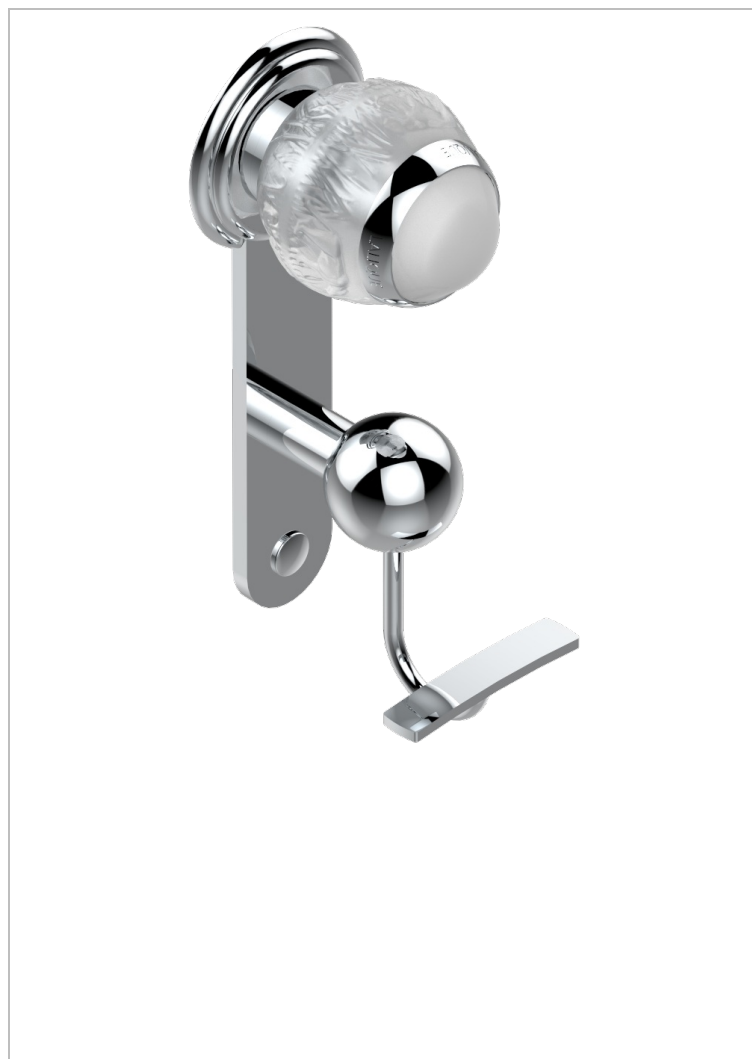

PANTHERE CLEAR CRYSTAL

A2H-510

Robe hook

44998

07/07/2016

CHARACTERISTIC

- Panthère Clear crystal
- Robe hook

AVAILABLE FINITIONS

Antique nickel - H28
Black ceram - D30
Blush PVD - H62
Brass color PVD - H49
Brown bronze color PVD - F33
Gold color PVD - H52

Graphite PVD - H64
Lacquered light bronze - D01
Matt Umber PVD - H67
Matt blush PVD - H60
Matt brass color PVD - H50
Matt brown bronze color PVD - F34