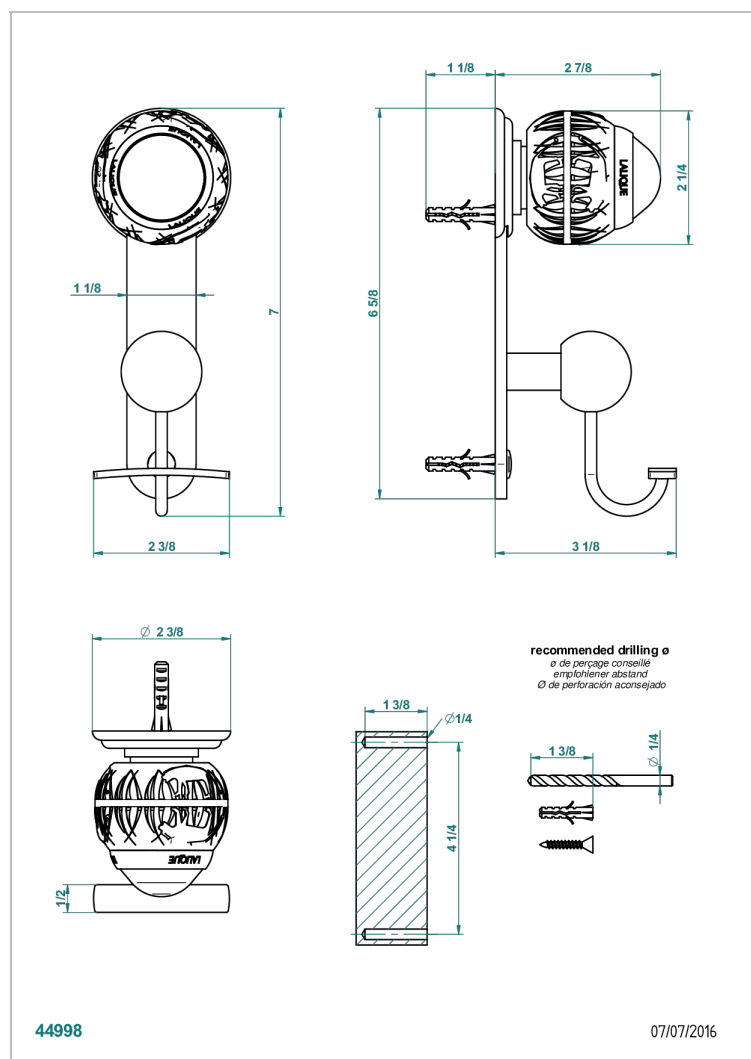

PANTHERE CLEAR CRYSTAL

A2H-510

Robe hook

44998

07/07/2016

CHARACTERISTIC

- Panthère Clear crystal
- Robe hook

AVAILABLE FINITIONS