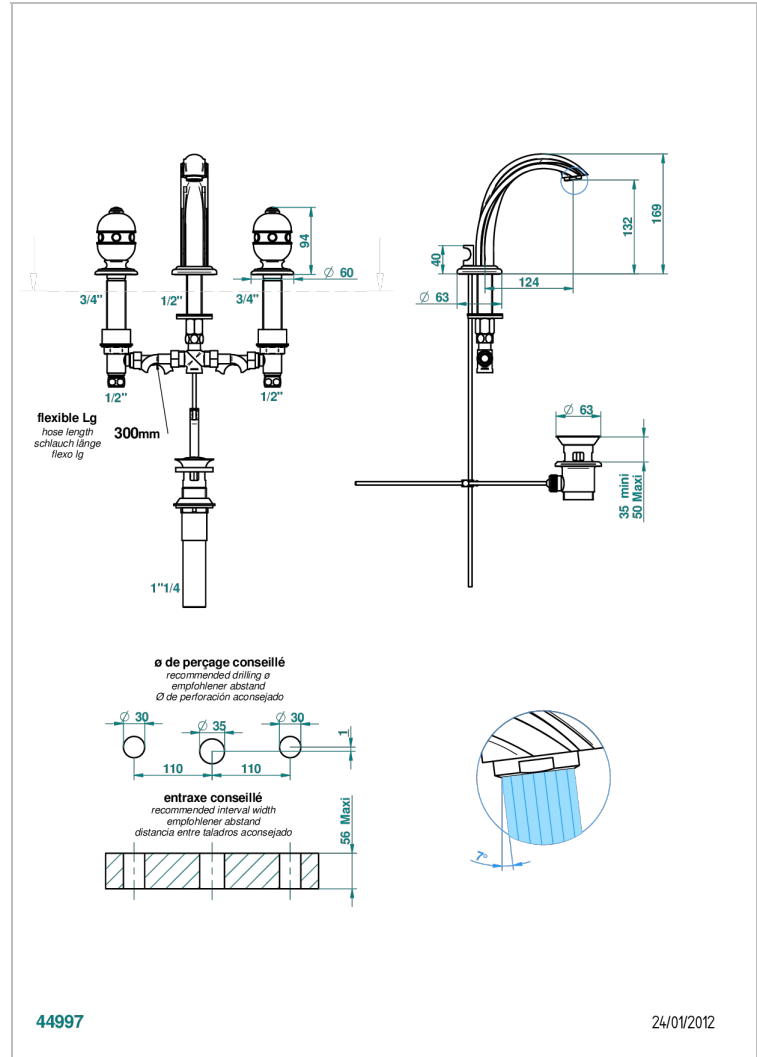

SULLY LAPIS LAZULI

A1W-151M/US

Widespread lavatory set with drain for 1 1/4" + countertop

CHARACTERISTIC

- Sully Lapis Lazuli
- Widespread lavatory set with drain for 1 1/4" + countertop

TECHNICAL SPECS

- Recommandé : 3 bars (max. 5 bars) - Advised : 43,5 psi (max. 72 psi)
- 5,7 l/min à 3 bars (1.5 gpm at 43.5 psi)

Umber PVD - H66