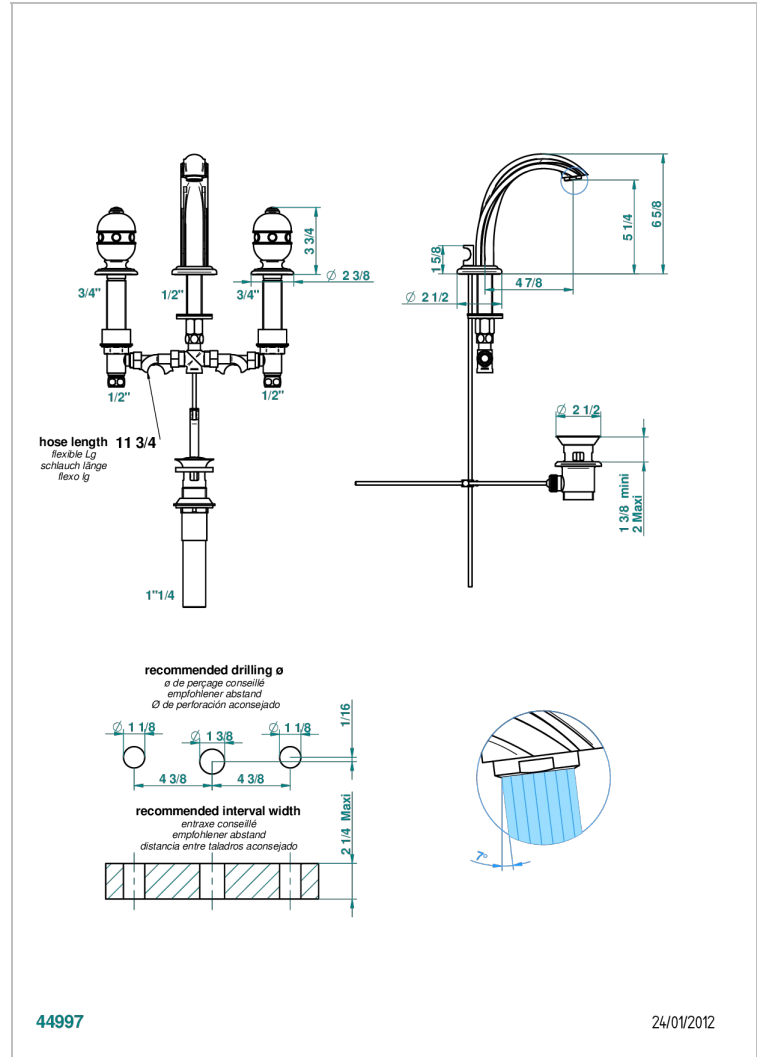

SULLY LAPIS LAZULI

A1W-151M/US

Widespread lavatory set with drain for 1 1/4" + countertop

CHARACTERISTIC

- Sully Lapis Lazuli
- Widespread lavatory set with drain for 1 1/4" + countertop

TECHNICAL SPECS

- Recommandé : 3 bars (max. 5 bars) - Advised : 43,5 psi (max. 72 psi)
- 5,7 l/min à 3 bars (1.5 gpm at 43.5 psi)

Umber PVD - H66