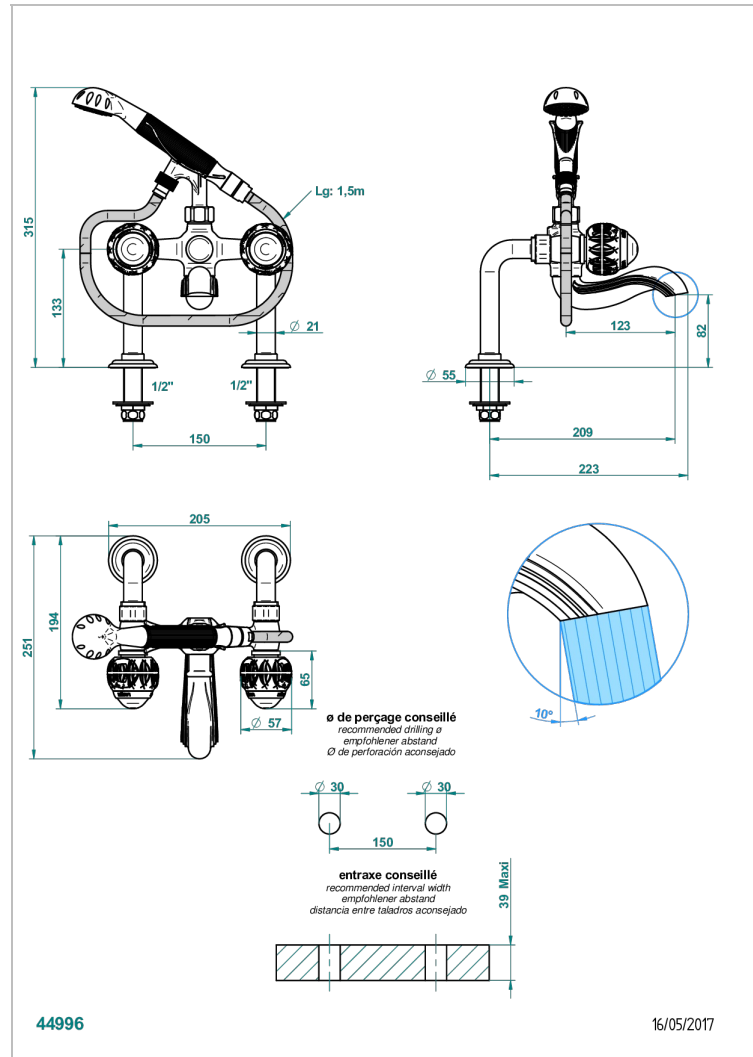

PANTHERE CLEAR CRYSTAL

A2H-13G

Rim mounted 2-hole bath/telephone shower mixer, shower and hose

THG[®]
PARIS

CHARACTERISTIC

- ACS : 21ACCLY034

TECHNICAL SPECS

- Recommandé : 3 bars (max. 5 bars) - Advised : 43,5 psi (max. 72 psi)
- Bec : 75 l/min à 3 bars - Douchette : 9,5 l/min à 3 bars
- Spout : 19,8 gpm at 43.5 psi - Handshower : 2.5 gpm at 43.5 psi

STANDARDS

AVAILABLE FINITIONS

Antique nickel - H28
Black ceram - D30
Blush PVD - H62
Brass color PVD - H49
Brown bronze color PVD - F33
Gold color PVD - H52

Graphite PVD - H64
Lacquered light bronze - D01
Matt Umber PVD - H67
Matt blush PVD - H60
Matt brass color PVD - H50
Matt brown bronze color PVD - F34