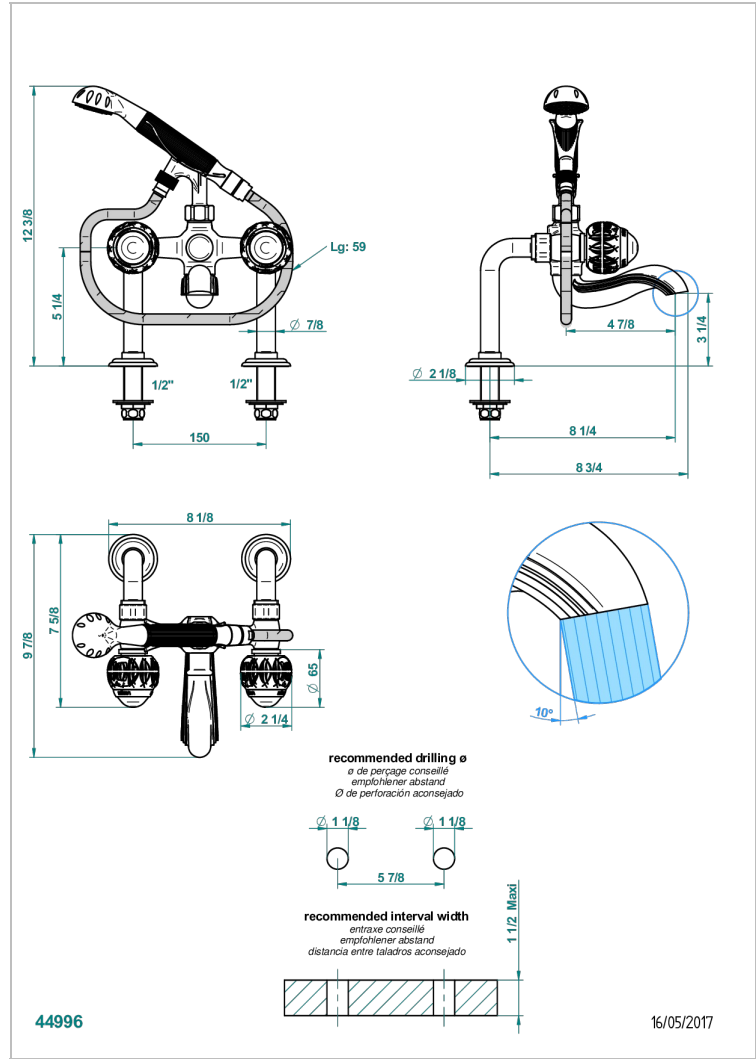

PANTHERE CLEAR CRYSTAL

A2H-13G

Rim mounted 2-hole bath/telephone shower mixer, shower and hose

THG[®]
PARIS

CHARACTERISTIC

- ACS : 21ACCLY034

TECHNICAL SPECS

- Recommandé : 3 bars (max. 5 bars) - Advised : 43,5 psi (max. 72 psi)
- Bec : 75 l/min à 3 bars - Douchette : 9,5 l/min à 3 bars
- Spout : 19,8 gpm at 43.5 psi - Handshower : 2.5 gpm at 43.5 psi

STANDARDS

AVAILABLE FINITIONS

Antique nickel - H28
Black ceram - D30
Blush PVD - H62
Brass color PVD - H49
Brown bronze color PVD - F33
Gold color PVD - H52

Graphite PVD - H64
Lacquered light bronze - D01
Matt Umber PVD - H67
Matt blush PVD - H60
Matt brass color PVD - H50
Matt brown bronze color PVD - F34