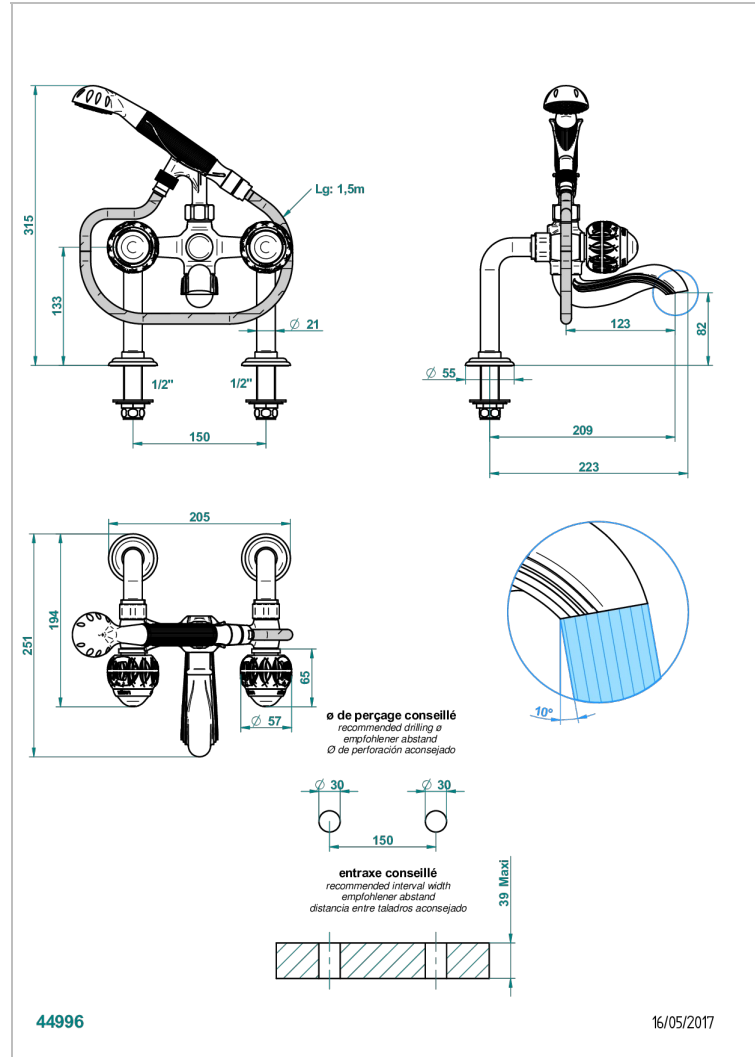

PANTHERE CLEAR CRYSTAL

A2H-13G

Rim mounted 2-hole bath/telephone shower mixer, shower and hose

THG[®]
PARIS

CHARACTERISTIC

- ACS : 21ACCLY034

TECHNICAL SPECS

- Recommandé : 3 bars (max. 5 bars) - Advised : 43,5 psi (max. 72 psi)
- Bec : 75 l/min à 3 bars - Douchette : 9,5 l/min à 3 bars
- Spout : 19,8 gpm at 43.5 psi - Handshower : 2.5 gpm at 43.5 psi

STANDARDS

AVAILABLE FINITIONS

Antique nickel - H28
Black ceram - D30
Blush PVD - H62
Brass color PVD - H49
Brown bronze color PVD - F33
Gold color PVD - H52

Graphite PVD - H64
Lacquered light bronze - D01
Matt Umber PVD - H67
Matt blush PVD - H60
Matt brass color PVD - H50
Matt brown bronze color PVD - F34