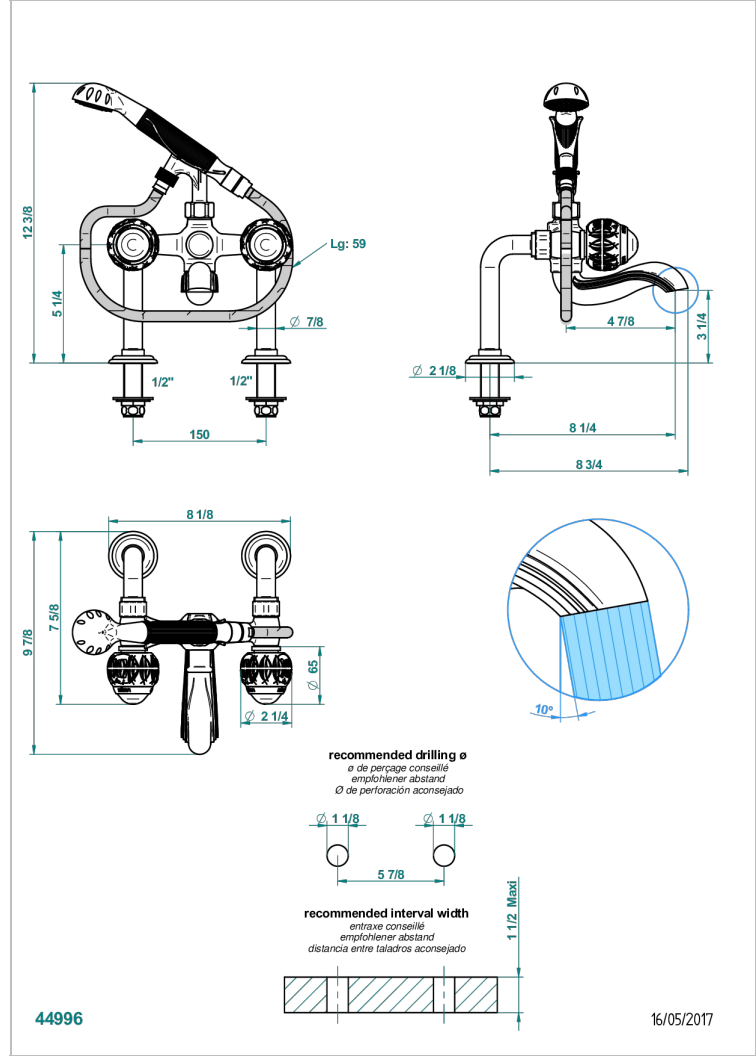

PANTHERE CLEAR CRYSTAL

A2H-13G

Rim mounted 2-hole bath/telephone shower mixer, shower and hose

THG[®]
PARIS

CHARACTERISTIC

- ACS : 21ACCLY034

TECHNICAL SPECS

- Recommandé : 3 bars (max. 5 bars) - Advised : 43,5 psi (max. 72 psi)
- Bec : 75 l/min à 3 bars - Douchette : 9,5 l/min à 3 bars
- Spout : 19,8 gpm at 43.5 psi - Handshower : 2.5 gpm at 43.5 psi

STANDARDS

AVAILABLE FINITIONS

Antique nickel - H28
Black ceram - D30
Blush PVD - H62
Brass color PVD - H49
Brown bronze color PVD - F33
Gold color PVD - H52

Graphite PVD - H64
Lacquered light bronze - D01
Matt Umber PVD - H67
Matt blush PVD - H60
Matt brass color PVD - H50
Matt brown bronze color PVD - F34