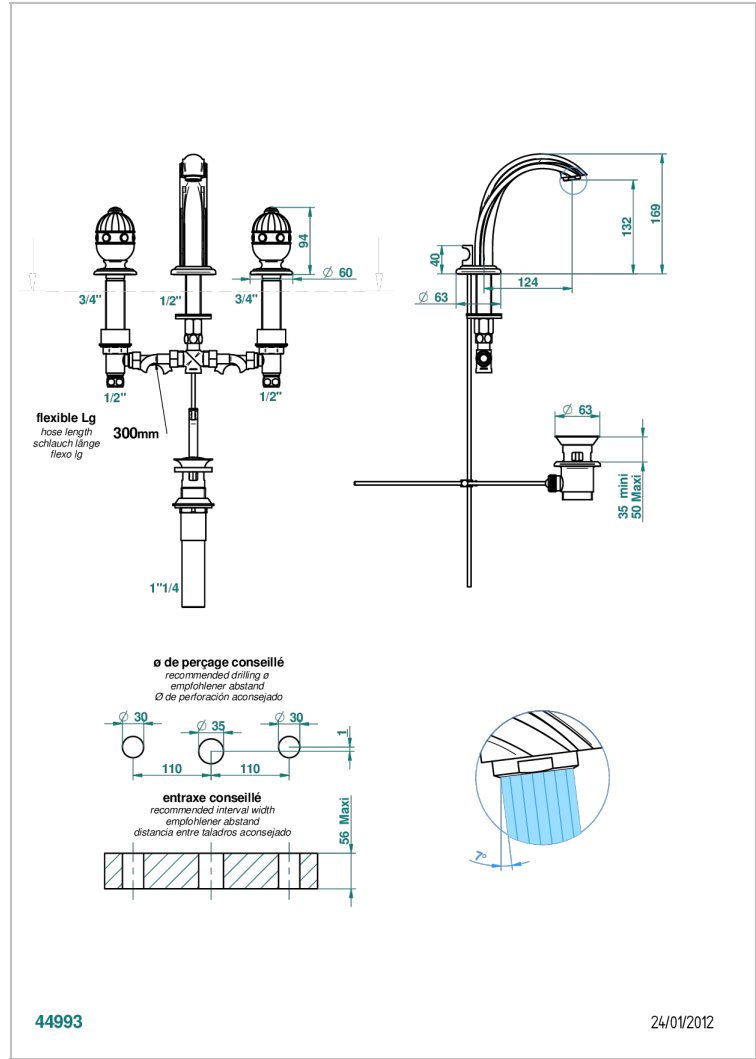

CHEVERNY RED JASPER

A1U-151M/US

Widespread lavatory set with drain for 1 1/4" + countertop

CHARACTERISTIC

- Cheverny red Jasper
- Widespread lavatory set with drain for 1 1/4" + countertop

TECHNICAL SPECS

- Recommandé : 3 bars (max. 5 bars) - Advised : 43,5 psi (max. 72 psi)
- 5,7 l/min à 3 bars (1.5 gpm at 43.5 psi)

Umber PVD - H66