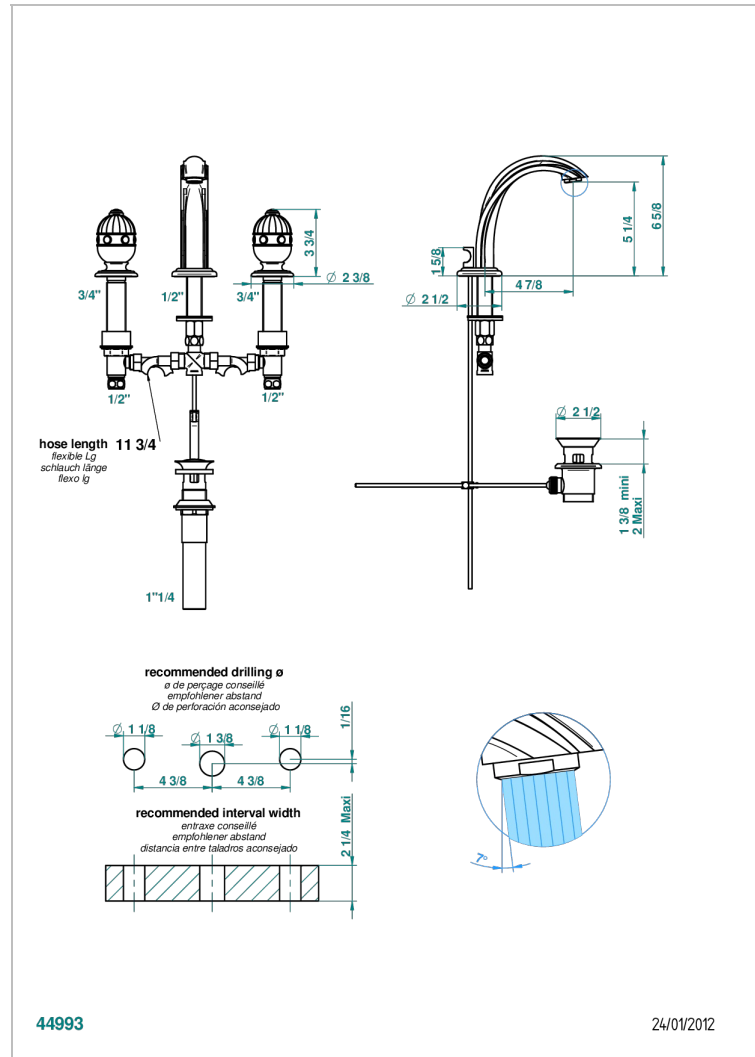

CHEVERNY RED JASPER

A1U-151M/US

Widespread lavatory set with drain for 1 1/4" + countertop

CHARACTERISTIC

- Cheverny red Jasper
- Widespread lavatory set with drain for 1 1/4" + countertop

TECHNICAL SPECS

- Recommandé : 3 bars (max. 5 bars) - Advised : 43,5 psi (max. 72 psi)
- 5,7 l/min à 3 bars (1.5 gpm at 43.5 psi)

Umber PVD - H66