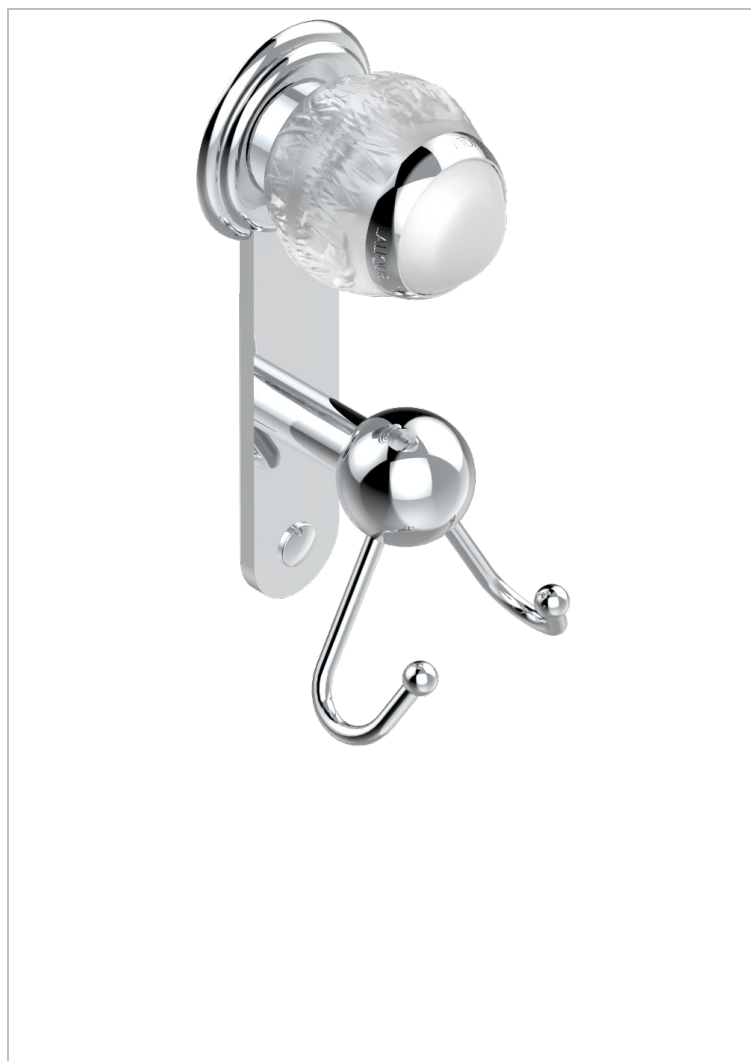

# PANTHERE CLEAR CRYSTAL

A2H-512

Double flannel hook

## CHARACTERISTIC

- Panthère Clear crystal
- Double flannel hook

## AVAILABLE FINITIONS

Black ceram - D30  
Blush PVD - H62  
Brass color PVD - H49  
Brown bronze color PVD - F33  
Chrome polished - A02  
Chrome polished / gold polished - G02

Copper antique matt, coated - H07  
Gold color PVD - H52  
Gold mat - F07  
Gold polished - F01  
Graphite PVD - H64  
Light coated bronze - D01