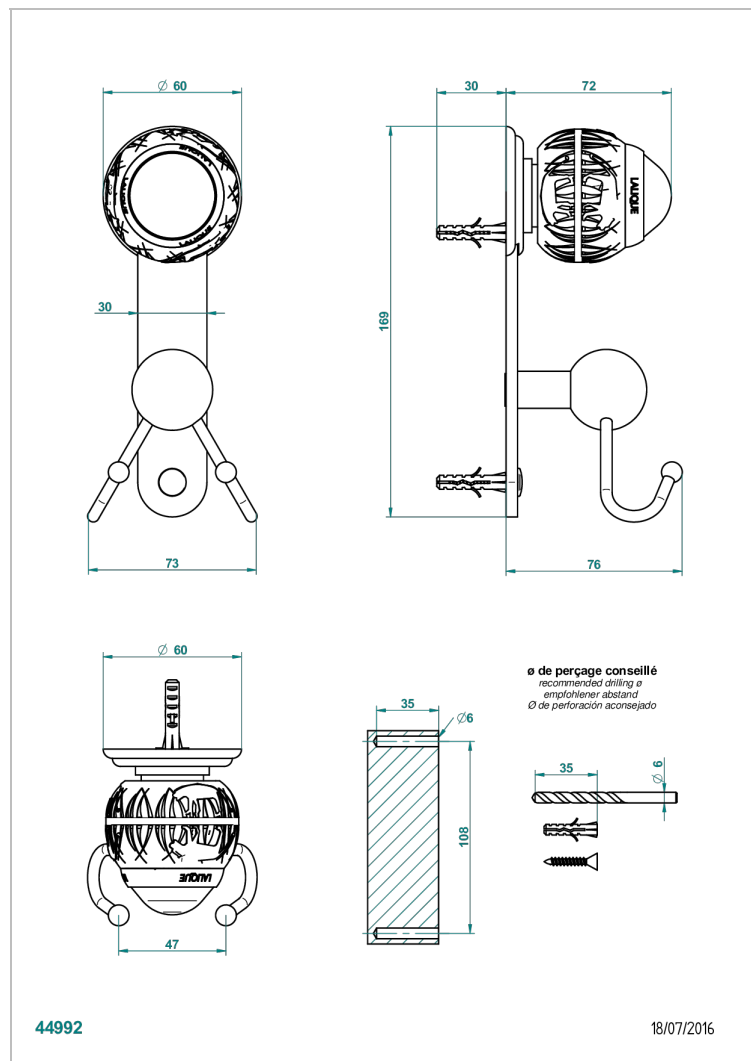

# PANTHERE CLEAR CRYSTAL

A2H-512

Double flannel hook

## CHARACTERISTIC

- Panthère Clear crystal
- Double flannel hook