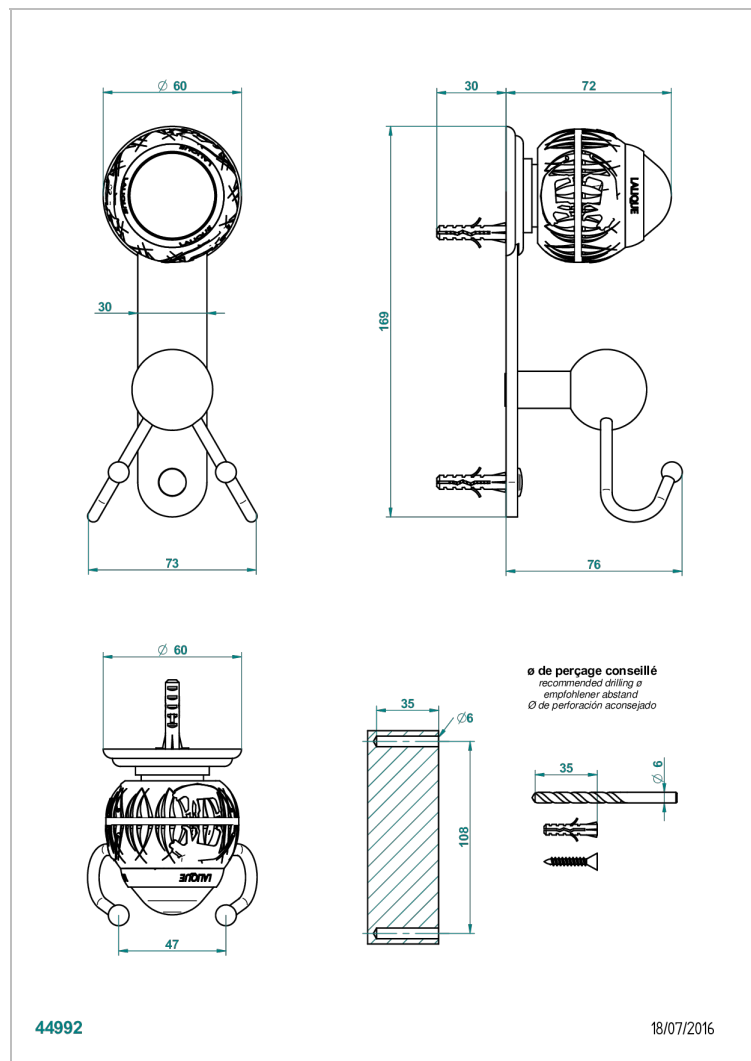

PANTHERE CLEAR CRYSTAL

A2H-512

Double hook

CHARACTERISTIC

- Panthère Clear crystal
- Double hook

AVAILABLE FINITIONS

Antique nickel - H28
Black ceram - D30
Blush PVD - H62
Brass color PVD - H49
Brown bronze color PVD - F33
Gold color PVD - H52