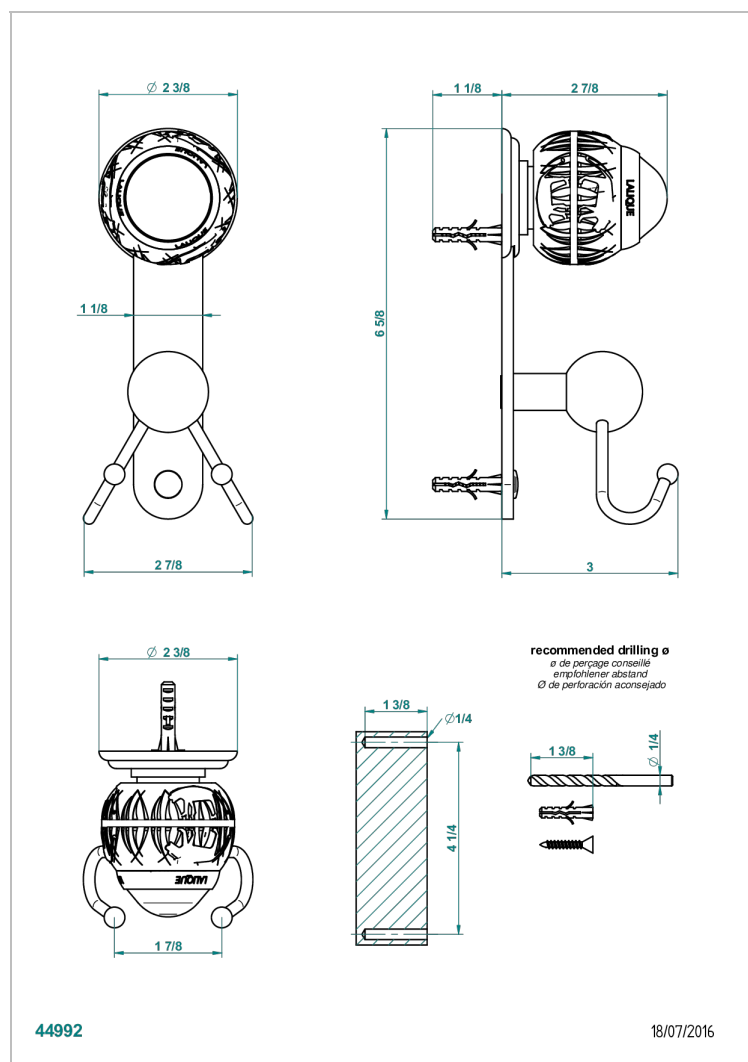

PANTHERE CLEAR CRYSTAL

A2H-512

Double hook

CHARACTERISTIC

- Panthère Clear crystal
- Double hook

AVAILABLE FINITIONS

Antique nickel - H28
 Black ceram - D30
 Blush PVD - H62
 Brass color PVD - H49
 Brown bronze color PVD - F33
 Gold color PVD - H52

Nickel color PVD - H55
 Polished chrome (color finish) - A02
 Polished chrome / Polished gold (color finish) - G02
 Polished gold (color finish) - F01
 Polished nickel - B01
 Soft gold - F30

Soft matt gold - F31
 Umber PVD - H66
 Varnished matt antique red copper (color finish) - H07