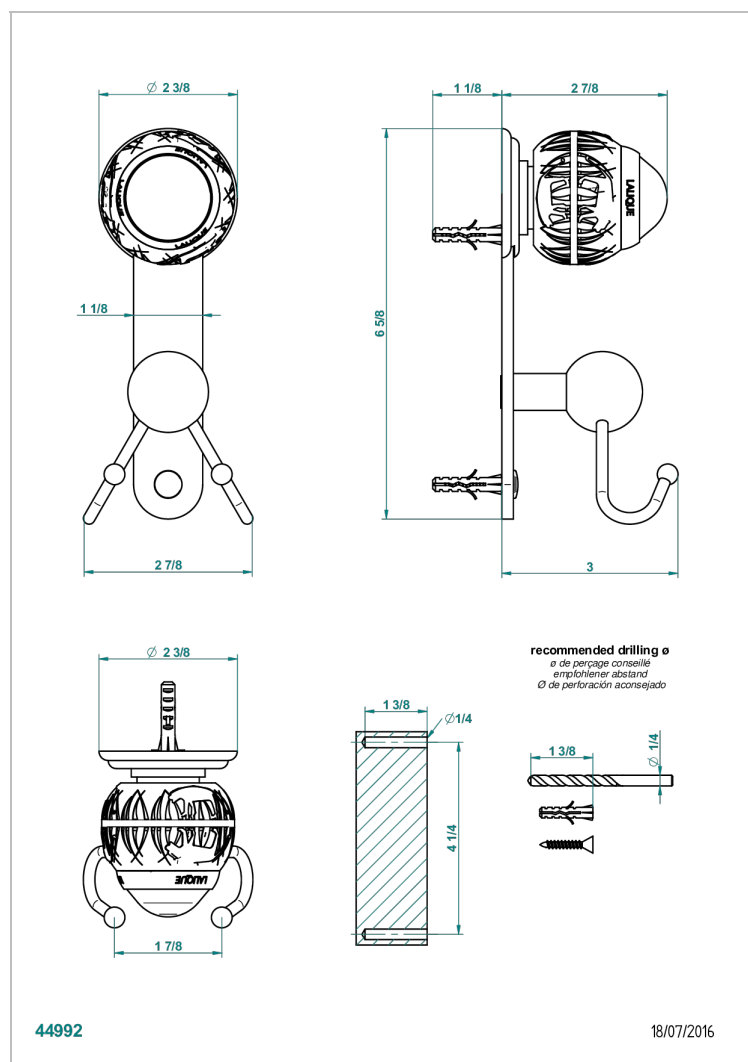

PANTHERE CLEAR CRYSTAL

A2H-512

Double hook

CHARACTERISTIC

- Panthère Clear crystal
- Double hook

AVAILABLE FINITIONS

Antique nickel - H28
Black ceram - D30
Blush PVD - H62
Brass color PVD - H49
Brown bronze color PVD - F33
Gold color PVD - H52

Nickel color PVD - H55
Polished chrome (color finish) - A02
Polished chrome / Polished gold (color finish) - G02
Polished gold (color finish) - F01
Polished nickel - B01
Soft gold - F30

Soft matt gold - F31
Umber PVD - H66
Varnished matt antique red copper (color finish) - H07