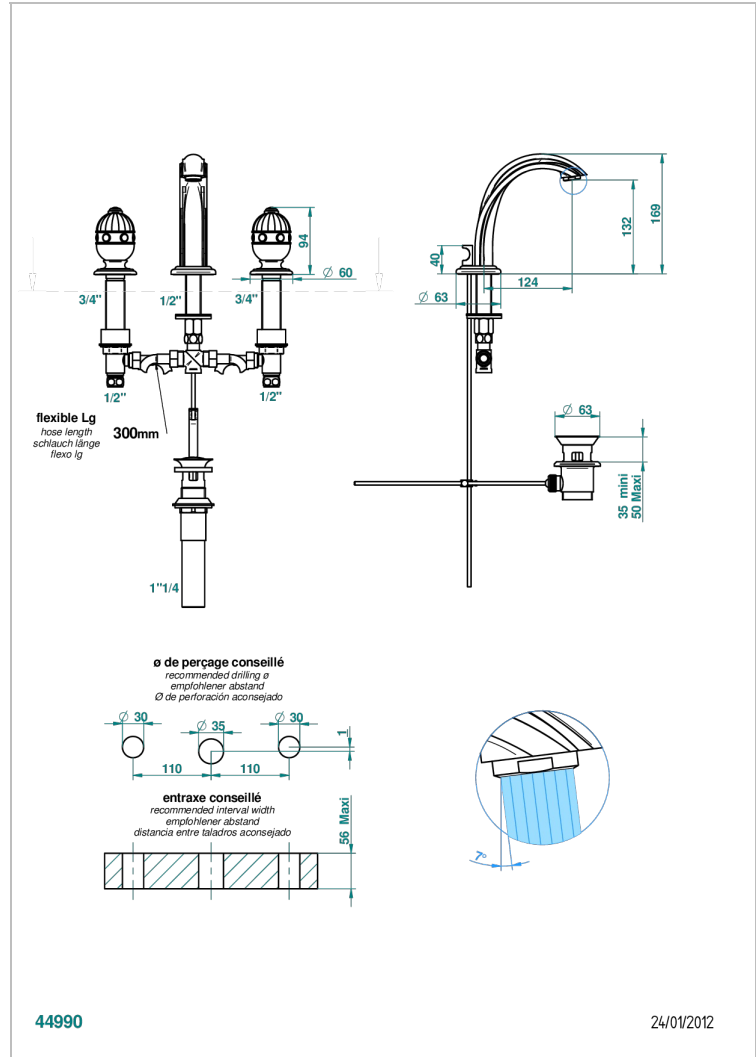

CHEVERNY LAPIS LAZULI

A1T-151M/US

Widespread lavatory set with drain for 1 1/4" + countertop

CHARACTERISTIC

- Cheverny Lapis Lazuli
- Widespread lavatory set with drain for 1 1/4" + countertop

TECHNICAL SPECS

- Recommandé : 3 bars (max. 5 bars) - Advised : 43,5 psi (max. 72 psi)
- 5,7 l/min à 3 bars (1.5 gpm at 43.5 psi)

AVAILABLE FINITIONS

Black ceram - D30
Blush PVD - H62
Brass color PVD - H49
Brown bronze color PVD - F33
Chrome polished - A02
Chrome polished / gold polished - G02

Matt nickel color PVD - H56
Nickel antique / Sovereign - H28
Nickel color PVD - H55
Nickel polished - B01
Soft gold - F30
Soft matt gold - F31

Umber PVD - H66