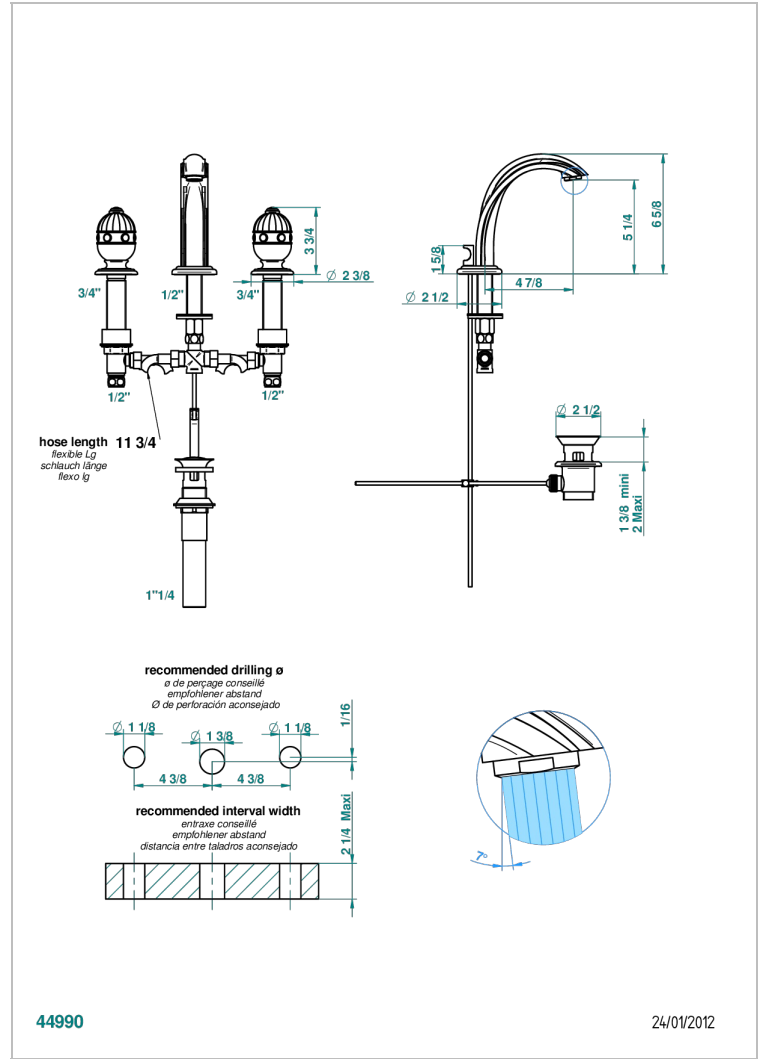

CHEVERNY LAPIS LAZULI

A1T-151M/US

Widespread lavatory set with drain for 1 1/4" + countertop

CHARACTERISTIC

- Cheverny Lapis Lazuli
- Widespread lavatory set with drain for 1 1/4" + countertop

TECHNICAL SPECS

- Recommandé : 3 bars (max. 5 bars) - Advised : 43,5 psi (max. 72 psi)
- 5,7 l/min à 3 bars (1.5 gpm at 43.5 psi)

AVAILABLE FINITIONS

Black ceram - D30
Blush PVD - H62
Brass color PVD - H49
Brown bronze color PVD - F33
Chrome polished - A02
Chrome polished / gold polished - G02