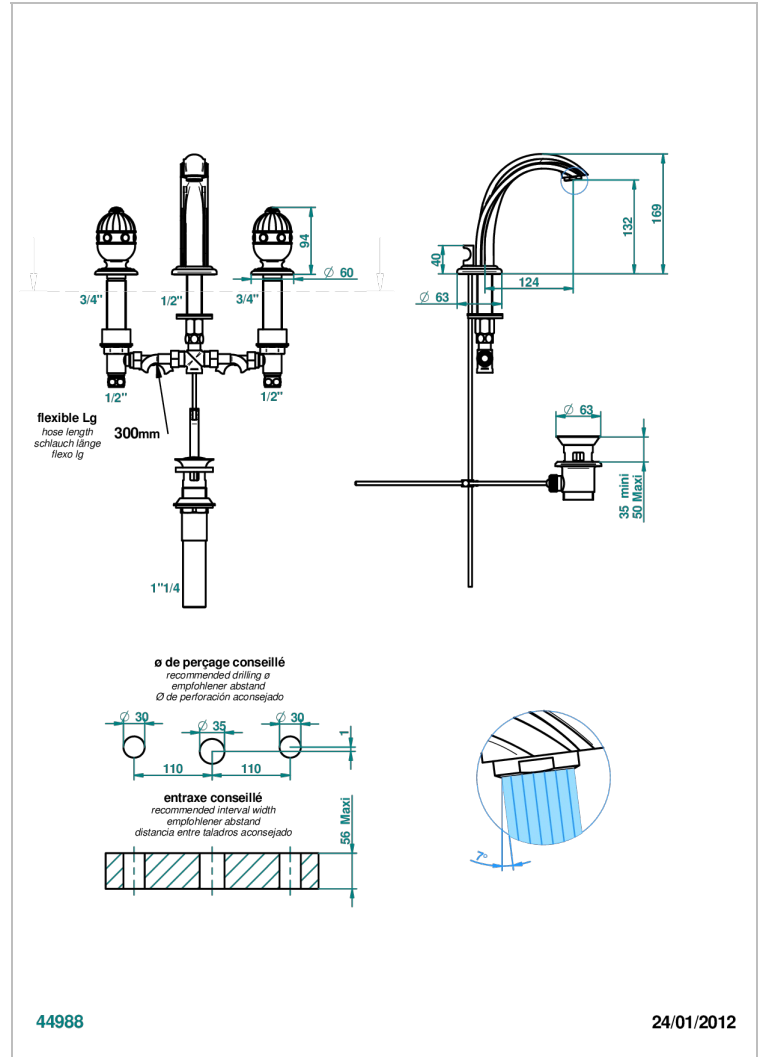

CHEVERNY MALACHITE

A1S-151M/US

Widespread lavatory set with drain for 1 1/4" + countertop

CHARACTERISTIC

- Cheverny Malachite
- Widespread lavatory set with drain for 1 1/4" + countertop

TECHNICAL SPECS

- Recommandé : 3 bars (max. 5 bars) - Advised : 43,5 psi (max. 72 psi)
- 5,7 l/min à 3 bars (1.5 gpm at 43.5 psi)

Umber PVD - H66