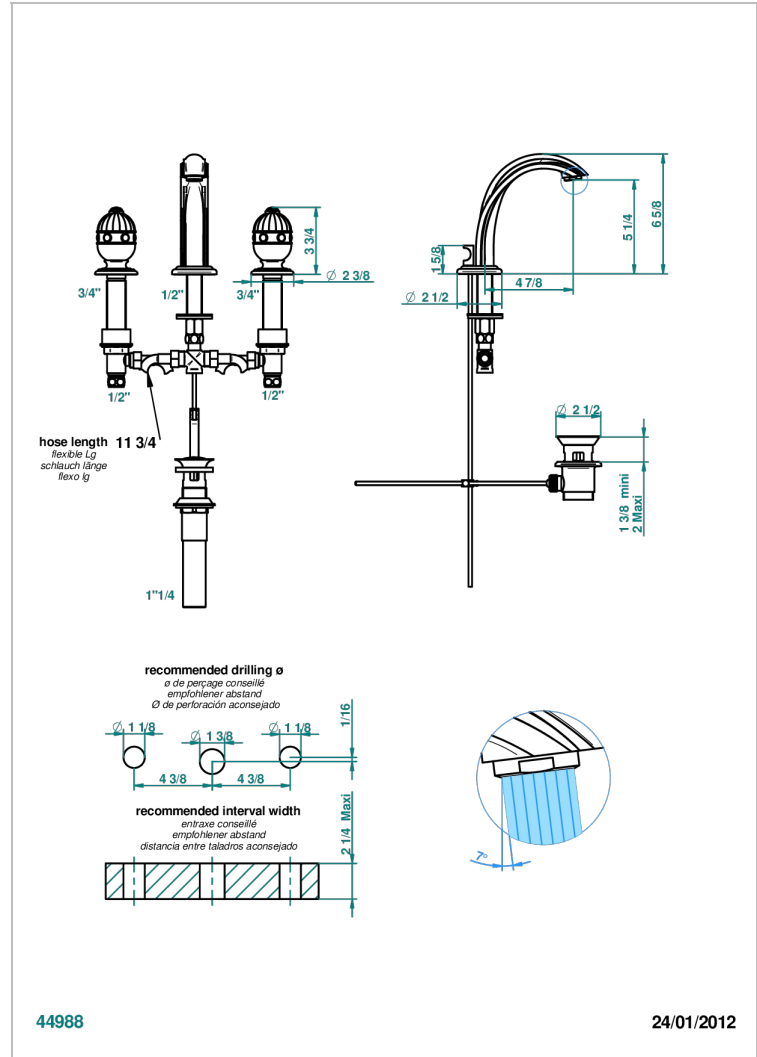

# CHEVERNY MALACHITE

A1S-151M/US

Widespread lavatory set with drain for 1 1/4" + countertop

## CHARACTERISTIC

- Cheverny Malachite
- Widespread lavatory set with drain for 1 1/4" + countertop

## TECHNICAL SPECS

- Recommandé : 3 bars (max. 5 bars) - Advised : 43,5 psi (max. 72 psi)
- 5,7 l/min à 3 bars (1.5 gpm at 43.5 psi)