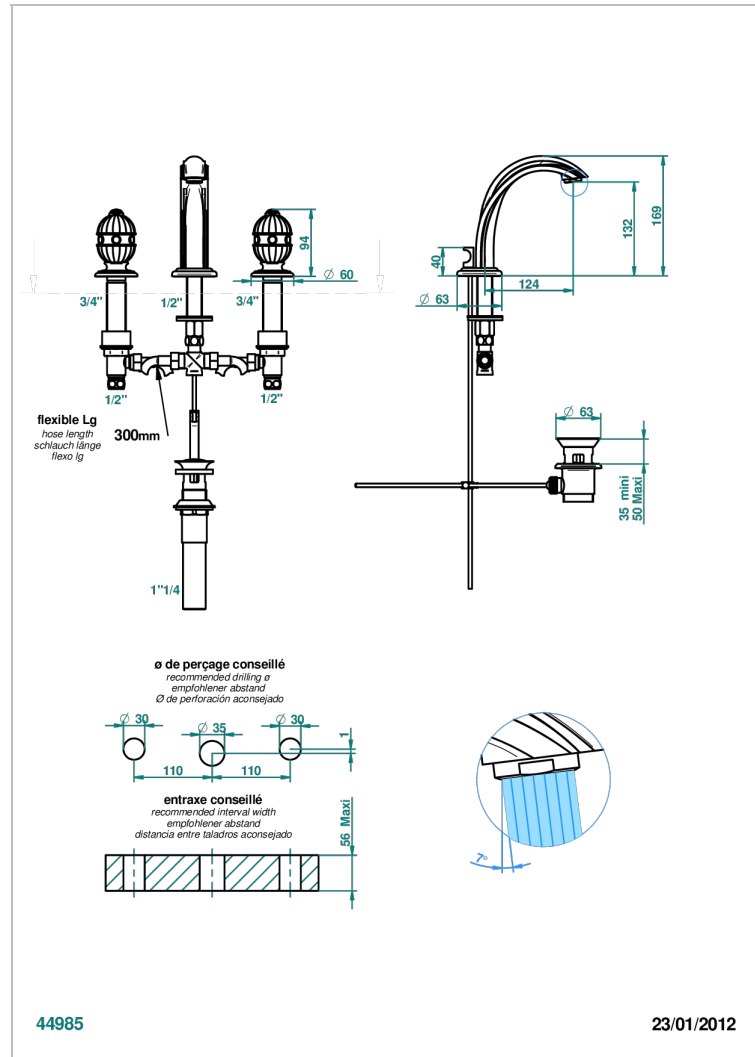

# AMBOISE BLACK ONYX

A1M-151M/US

Widespread lavatory set with drain for 1 1/4" + countertop

## CHARACTERISTIC

- Amboise Black Onyx
- Widespread lavatory set with drain for 1 1/4" + countertop

## TECHNICAL SPECS

- Recommandé : 3 bars (max. 5 bars) - Advised : 43,5 psi (max. 72 psi)
- 5,7 l/min à 3 bars (1.5 gpm at 43.5 psi)