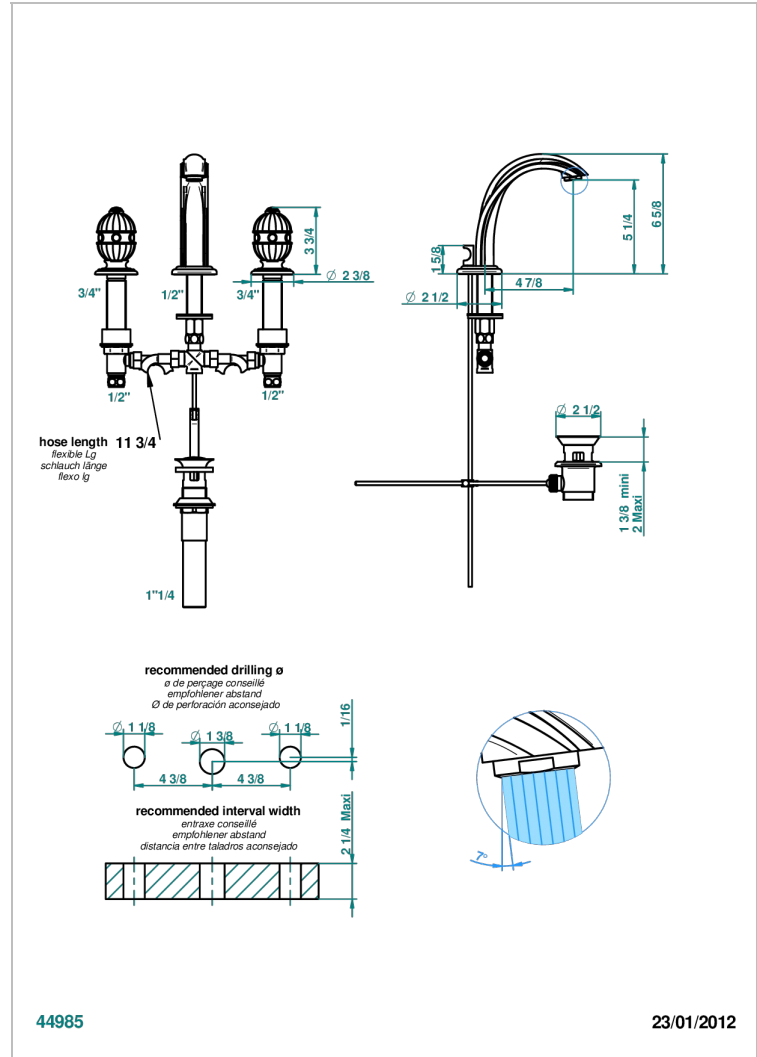

# AMBOISE BLACK ONYX

A1M-151M/US

Widespread lavatory set with drain for 1 1/4" + countertop

## CHARACTERISTIC

- Amboise Black Onyx
- Widespread lavatory set with drain for 1 1/4" + countertop