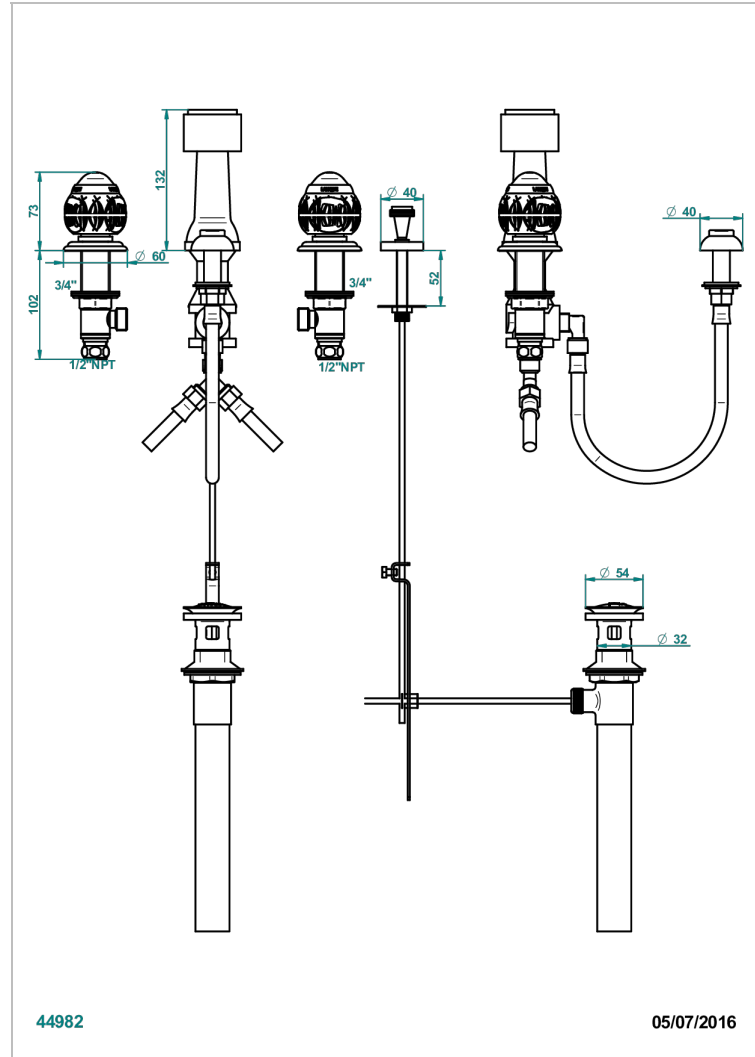

PANTHERE CLEAR CRYSTAL

A2H-207KA

Deck mounted 3-hole bidet with vertical spray, vacuum breaker and drain

THG[®]
PARIS

44982

05/07/2016

CHARACTERISTIC

- ASME : ASME A112.18.1-2011/CSA B125.1-11

STANDARDS

AVAILABLE FINITIONS

Black ceram - D30
Blush PVD - H62
Brass color PVD - H49
Brown bronze color PVD - F33
Chrome polished - A02
Chrome polished / gold polished - G02

Copper antique matt, coated - H07
Gold color PVD - H52
Gold mat - F07
Gold polished - F01
Graphite PVD - H64
Light coated bronze - D01