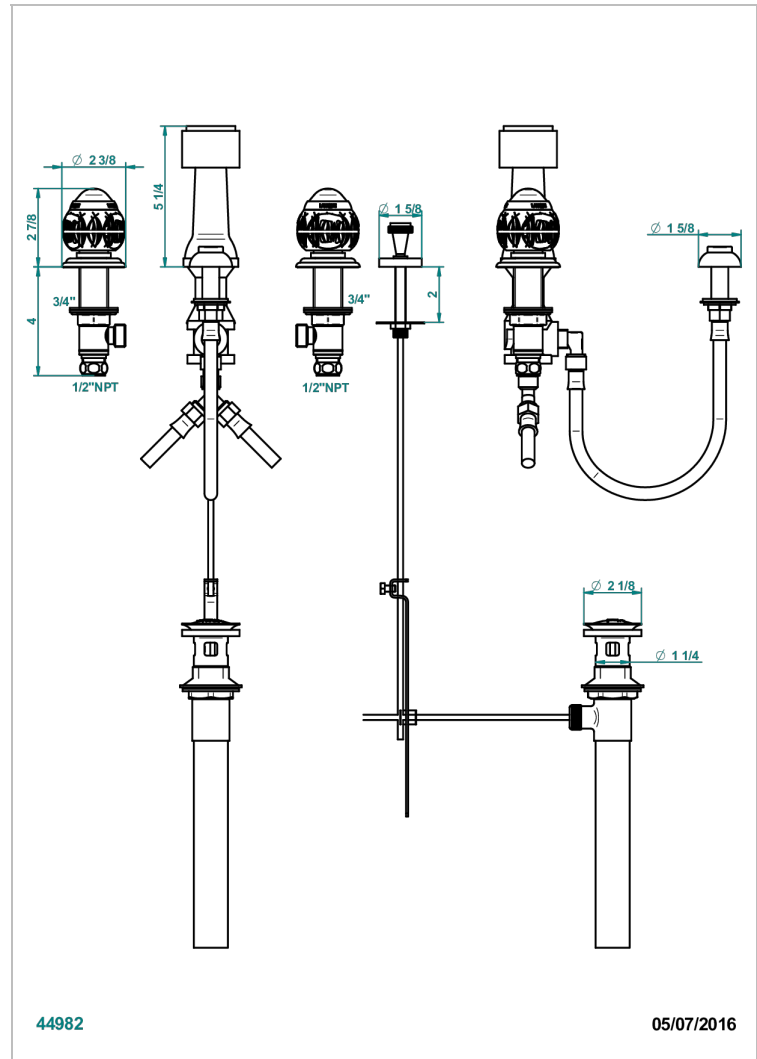

PANTHERE CLEAR CRYSTAL

A2H-207KA

Deck mounted 3-hole bidet with vertical spray, vacuum breaker and drain

THG[®]
PARIS

CHARACTERISTIC

- ASME : ASME A112.18.1-2011/CSA B125.1-11

STANDARDS

AVAILABLE FINITIONS