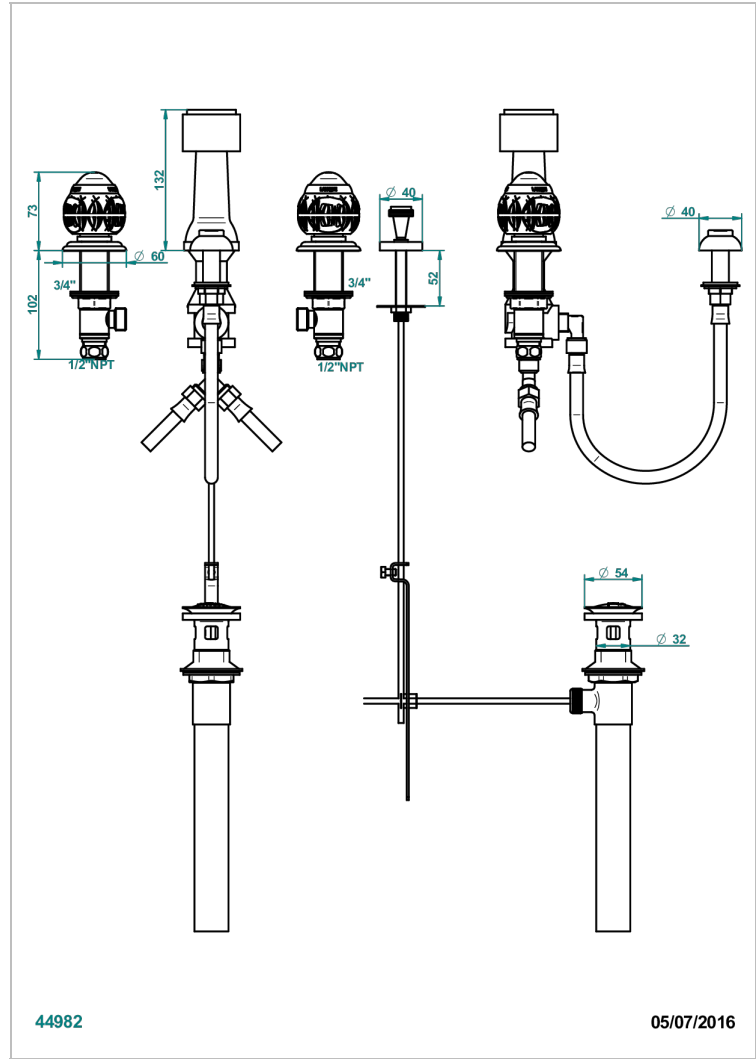

PANTHERE CLEAR CRYSTAL

A2H-207KA

Bidet Faucet with vertical spray, drain and vacuum breaker, for bidet Kohler

44982

05/07/2016

CHARACTERISTIC

- ASME : ASME A112.18.1-2011/CSA B125.1-11

STANDARDS

AVAILABLE FINITIONS

Antique nickel - H28
Black ceram - D30
Blush PVD - H62
Brass color PVD - H49
Brown bronze color PVD - F33
Gold color PVD - H52

Graphite PVD - H64
Lacquered light bronze - D01
Matt Umber PVD - H67
Matt blush PVD - H60
Matt brass color PVD - H50
Matt brown bronze color PVD - F34