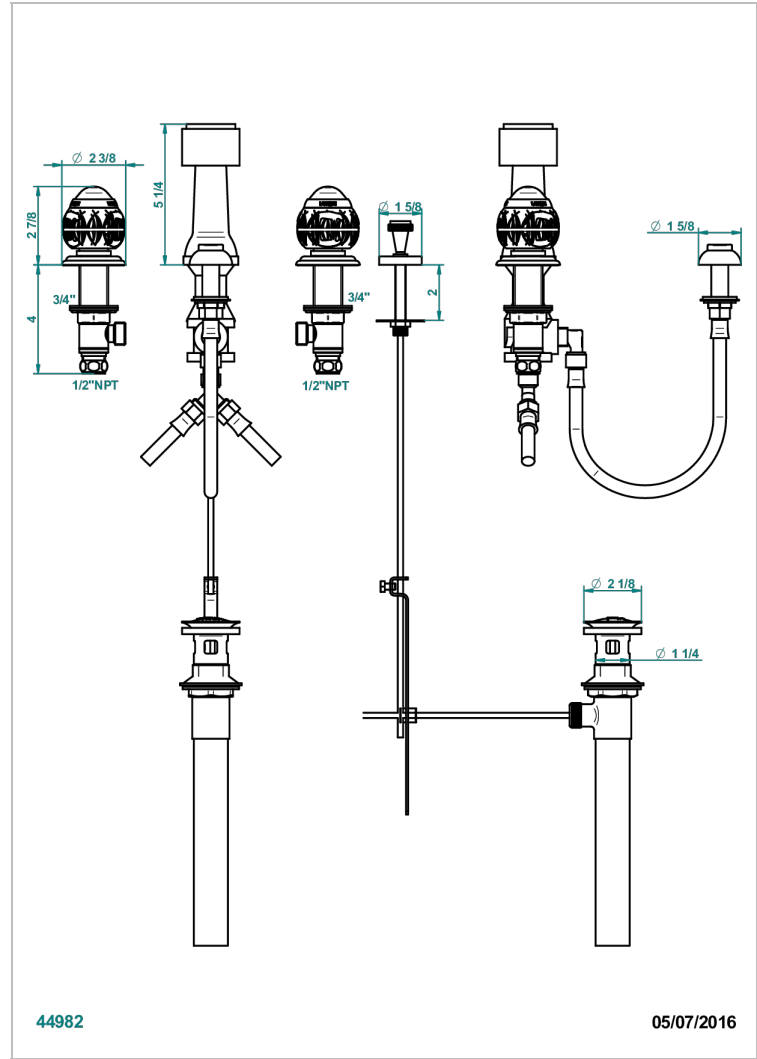

PANTHERE CLEAR CRYSTAL

A2H-207KA

Bidet Faucet with vertical spray, drain and vacuum breaker, for bidet Kohler

THG[®]
PARIS

CHARACTERISTIC

- ASME : ASME A112.18.1-2011/CSA B125.1-11

STANDARDS

AVAILABLE FINITIONS