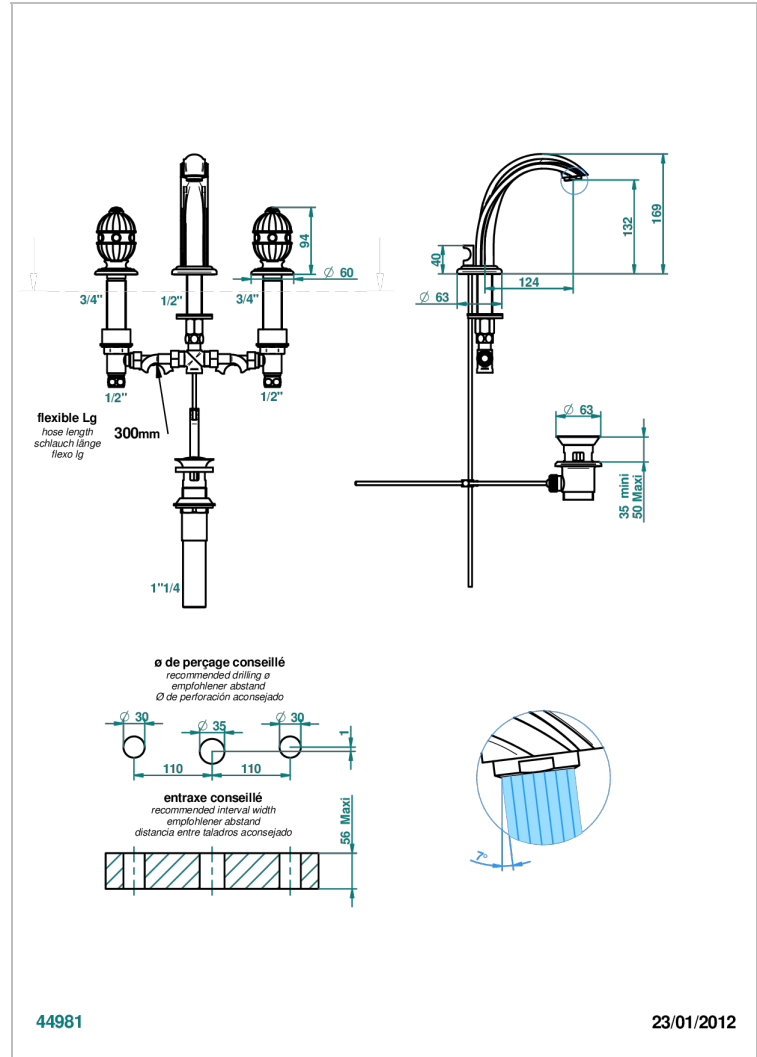

# AMBOISE RED JASPER

A1L-151M/US

Widespread lavatory set with drain for 1 1/4" + countertop

## CHARACTERISTIC

- Amboise Red Jasper
- Widespread lavatory set with drain for 1 1/4" + countertop

## TECHNICAL SPECS

- Recommandé : 3 bars (max. 5 bars) - Advised : 43,5 psi (max. 72 psi)
- 5,7 l/min à 3 bars (1.5 gpm at 43.5 psi)