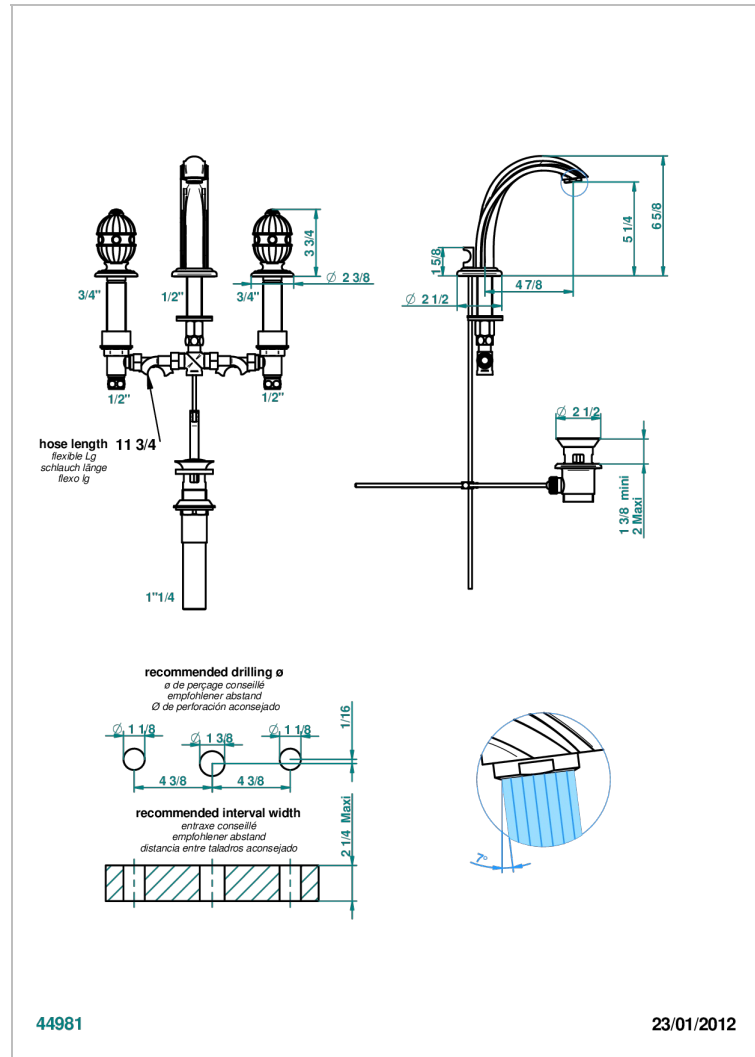

# AMBOISE RED JASPER

A1L-151M/US

Widespread lavatory set with drain for 1 1/4" + countertop

## CHARACTERISTIC

- Amboise Red Jasper
- Widespread lavatory set with drain for 1 1/4" + countertop

## TECHNICAL SPECS

- Recommandé : 3 bars (max. 5 bars) - Advised : 43,5 psi (max. 72 psi)
- 5,7 l/min à 3 bars (1.5 gpm at 43.5 psi)