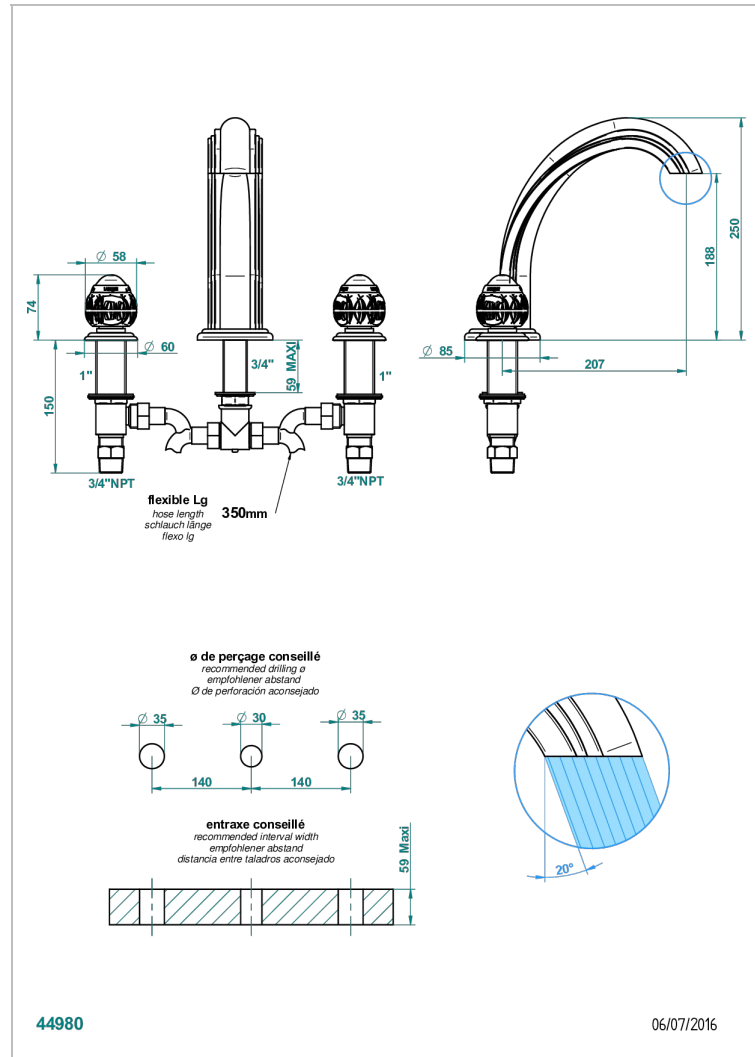

# PANTHERE CLEAR CRYSTAL

A2H-25SGUS

Roman tub set with 3/4" valves

THG<sup>®</sup>  
PARIS

## CHARACTERISTIC

- Panthere Clear crystal
- Roman tub set with 3/4" valves